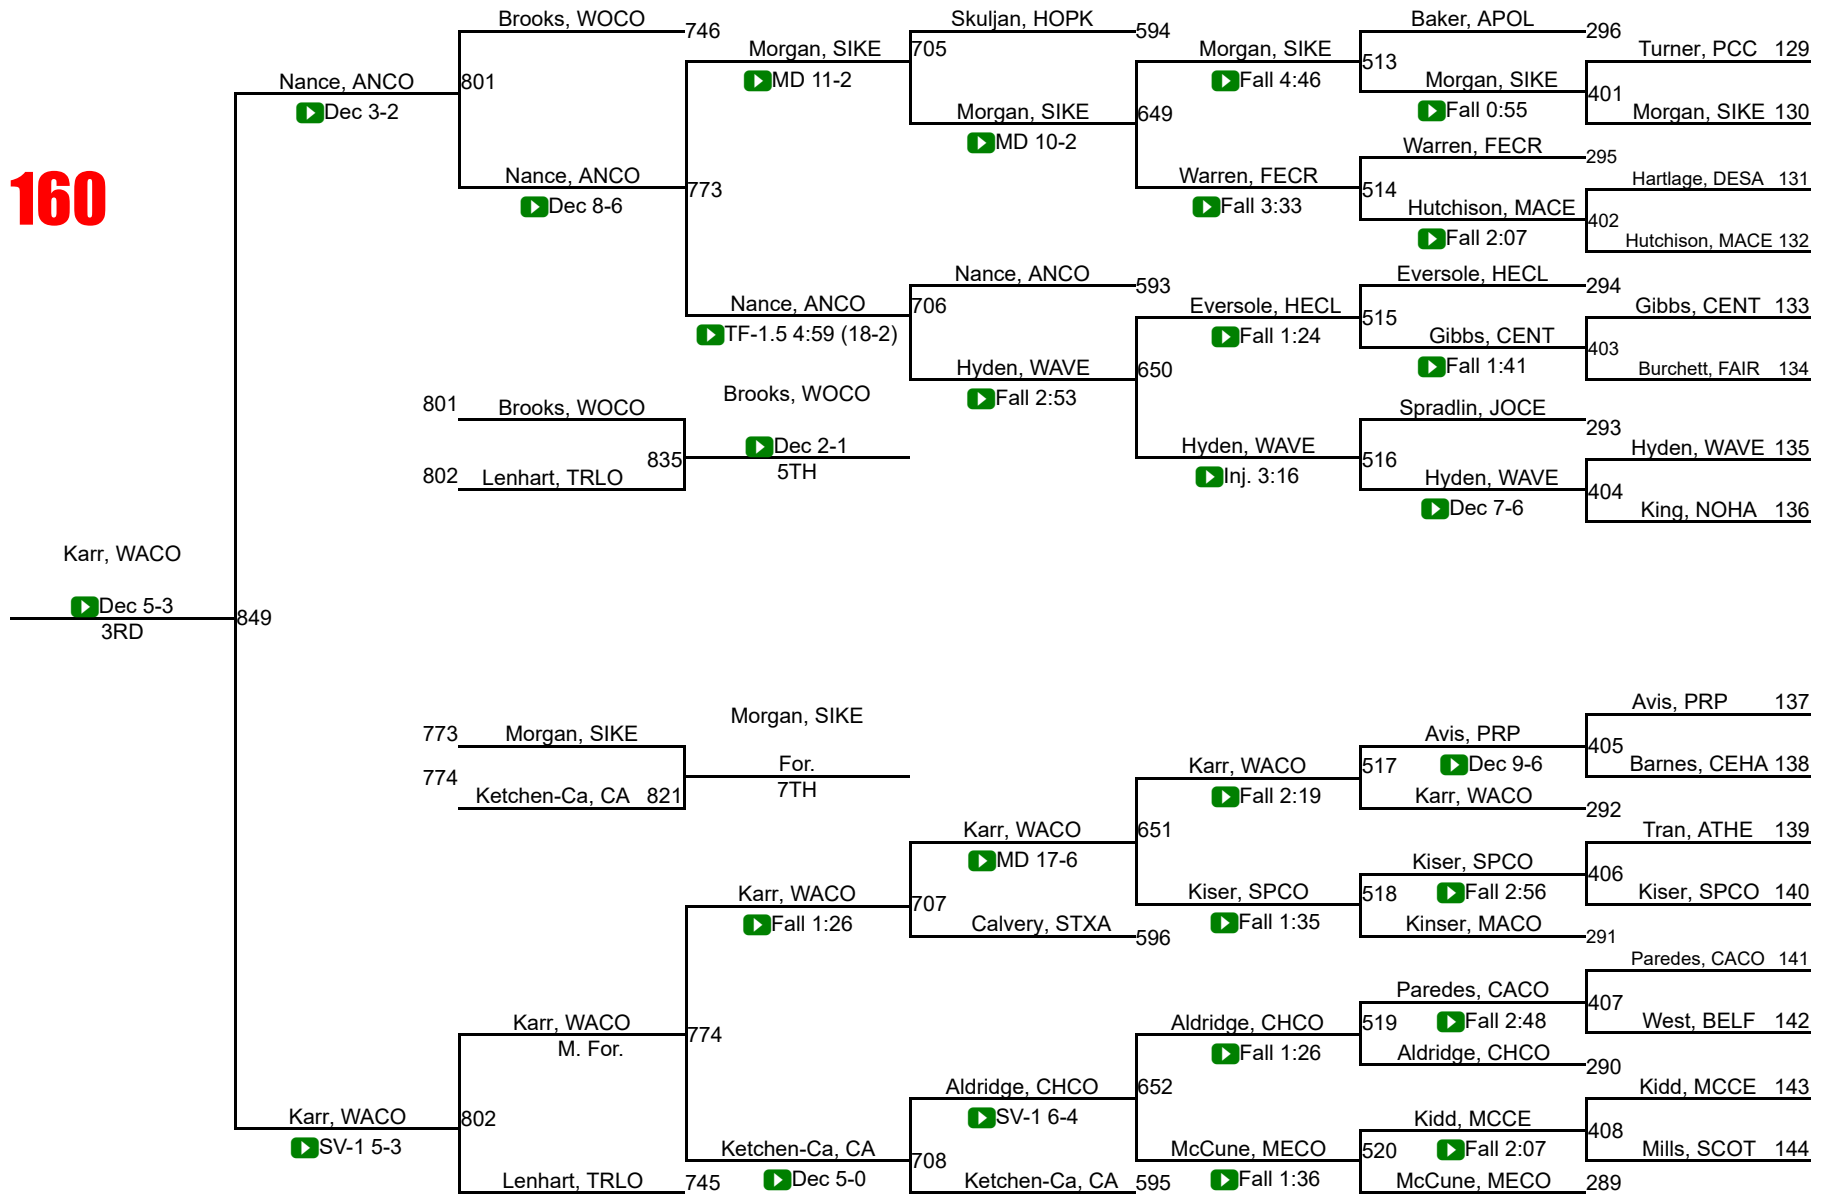

Most Pins in Least Total Time

Spencer Moore (Walton-Verona, So., 106 lb.s)
5 pins in Total Time of 6:00

Orville Williams Outstanding Wrestler Award

Thomas Deck (Madison Central, Sr., 132 lbs.)

Kentucky Wrestling Coaches Association - Awards Small School Division

138

KHSAA State Championships

145

145

KHSAA State Championships

152

152

KHSAA State Championships

160

160

KHSAA State Championships

170

170

KHSAA State Championships

182

182