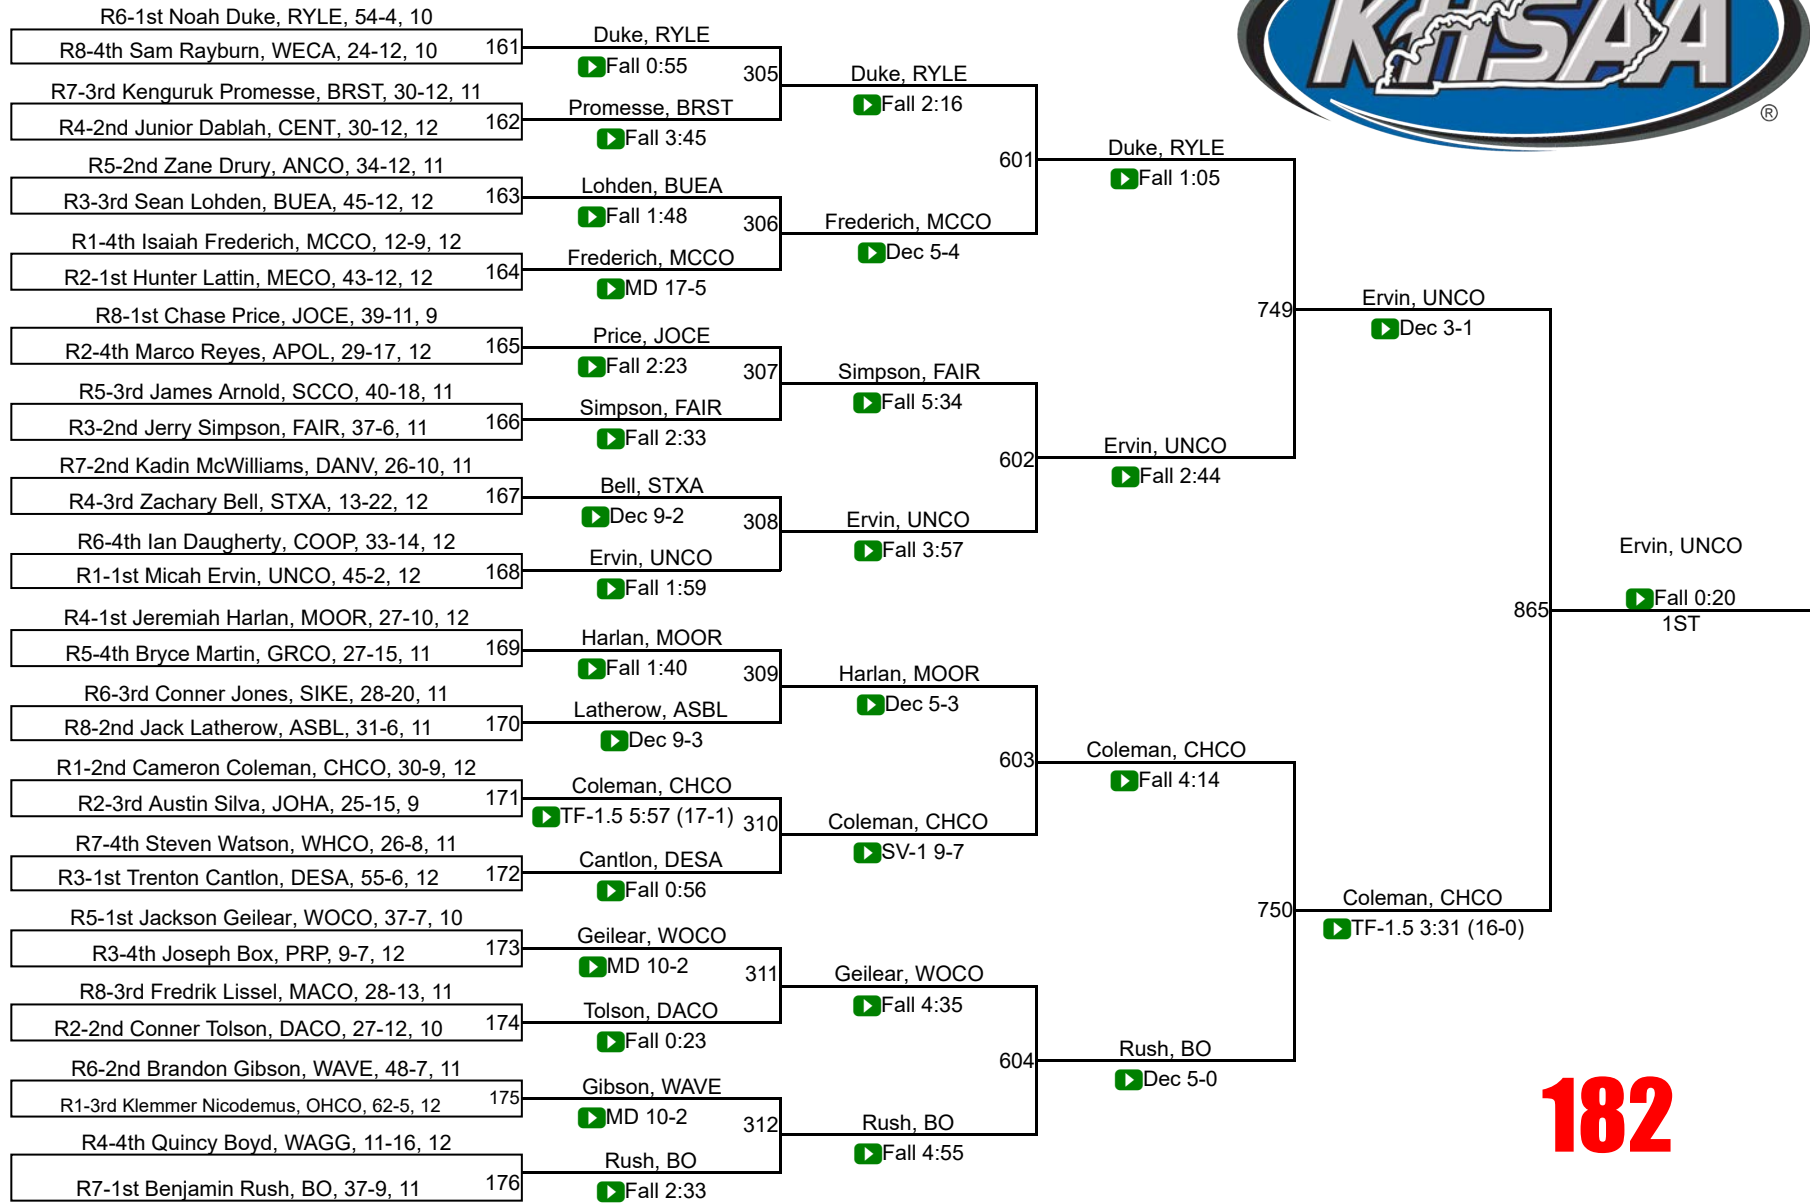

Most Pins in Least Total Time

Spencer Moore (Walton-Verona, So., 106 lb.s)
5 pins in Total Time of 6:00

Orville Williams Outstanding Wrestler Award

Thomas Deck (Madison Central, Sr., 132 lbs.)

Kentucky Wrestling Coaches Association - Awards Small School Division

160

160

KHSAA State Championships

170

170

KHSAA State Championships

182

182