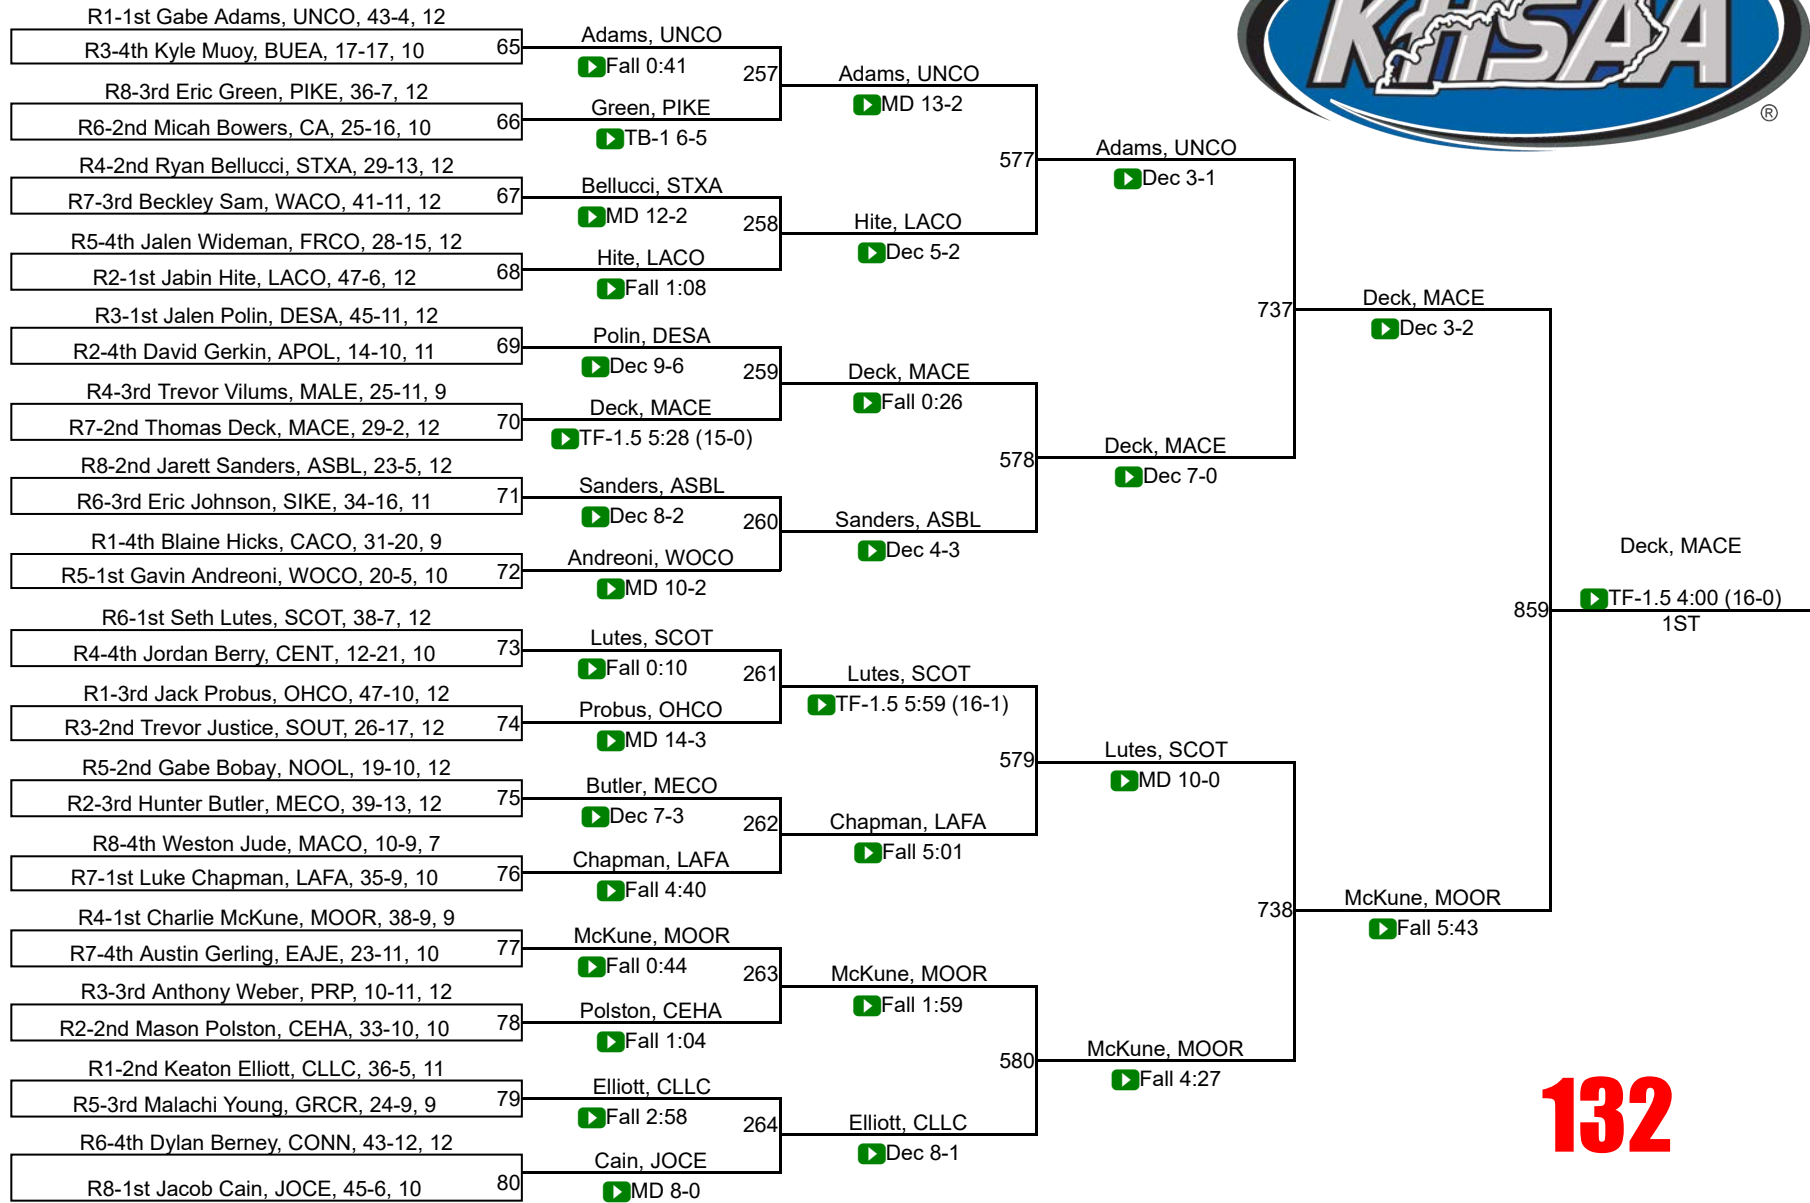

Most Pins in Least Total Time

Spencer Moore (Walton-Verona, So., 106 lb.s)
5 pins in Total Time of 6:00

Orville Williams Outstanding Wrestler Award

Thomas Deck (Madison Central, Sr., 132 lbs.)

Kentucky Wrestling Coaches Association - Awards Small School Division

120

KHSAA State Championships

126

KHSAA State Championships

132

132

KHSAA State Championships

138