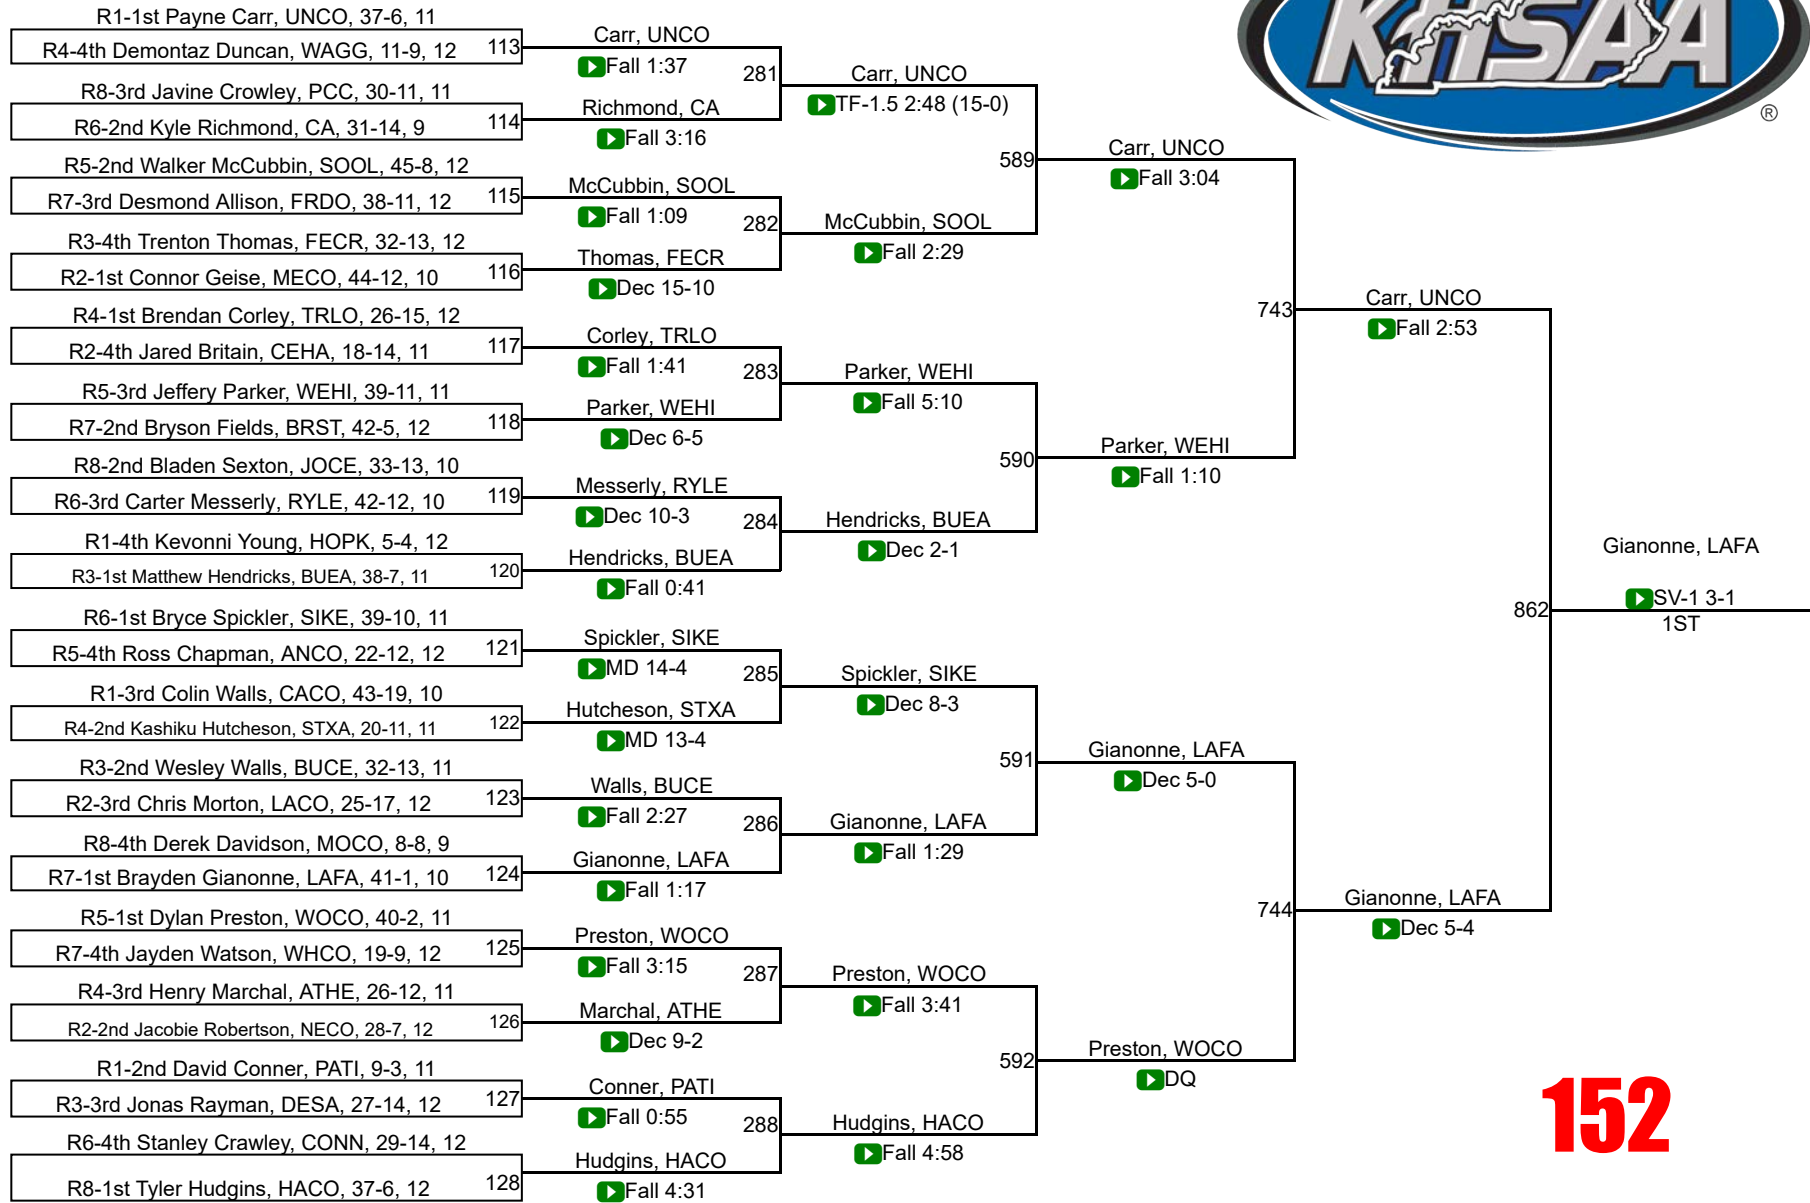

Most Pins in Least Total Time

Spencer Moore (Walton-Verona, So., 106 lb.s)
5 pins in Total Time of 6:00

Orville Williams Outstanding Wrestler Award

Thomas Deck (Madison Central, Sr., 132 lbs.)

Kentucky Wrestling Coaches Association - Awards Small School Division

138

KHSAA State Championships

145

145

KHSAA State Championships

152

152

KHSAA State Championships