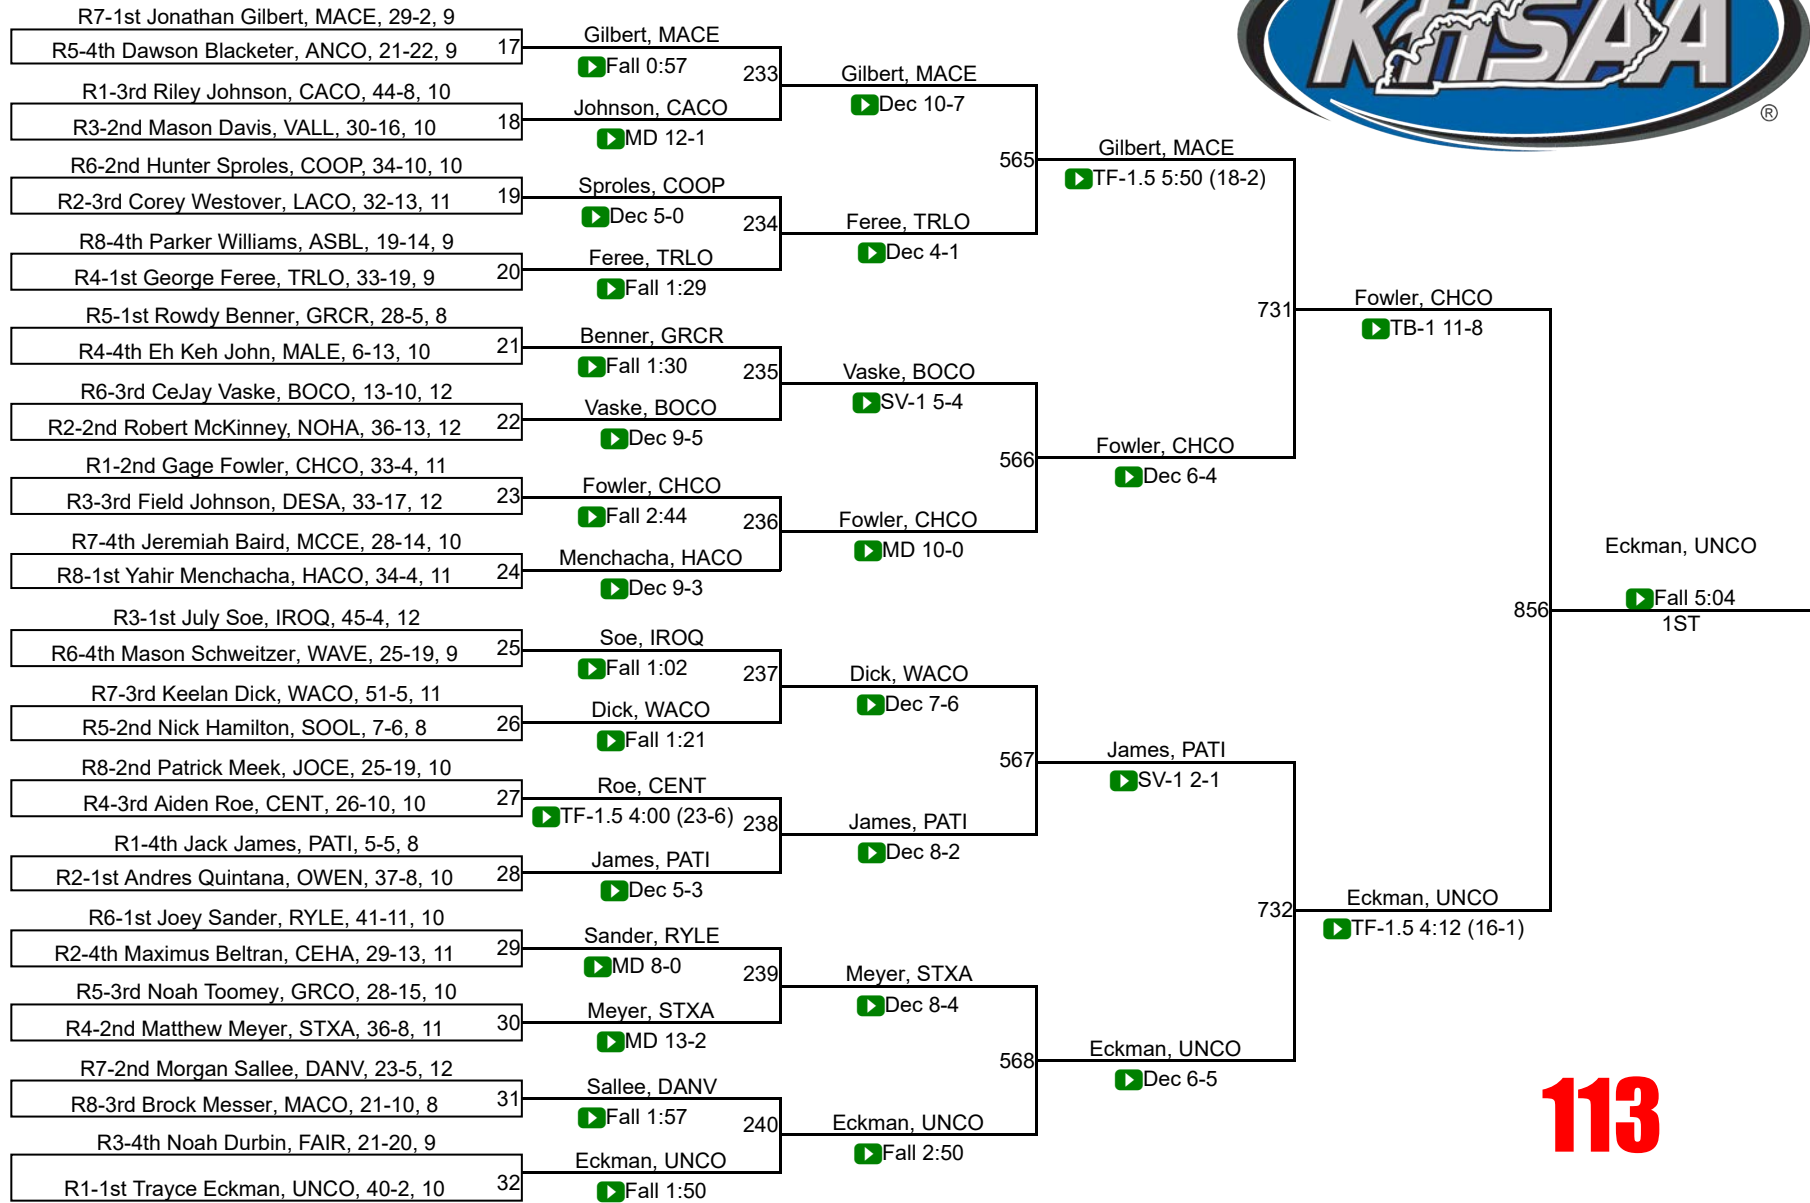

Most Pins in Least Total Time

Spencer Moore (Walton-Verona, So., 106 lb.s)
5 pins in Total Time of 6:00

Orville Williams Outstanding Wrestler Award

Thomas Deck (Madison Central, Sr., 132 lbs.)

Kentucky Wrestling Coaches Association - Awards Small School Division

KHSAA State Championships

106

106

KHSAA State Championships

113

113

KHSAA State Championships

120