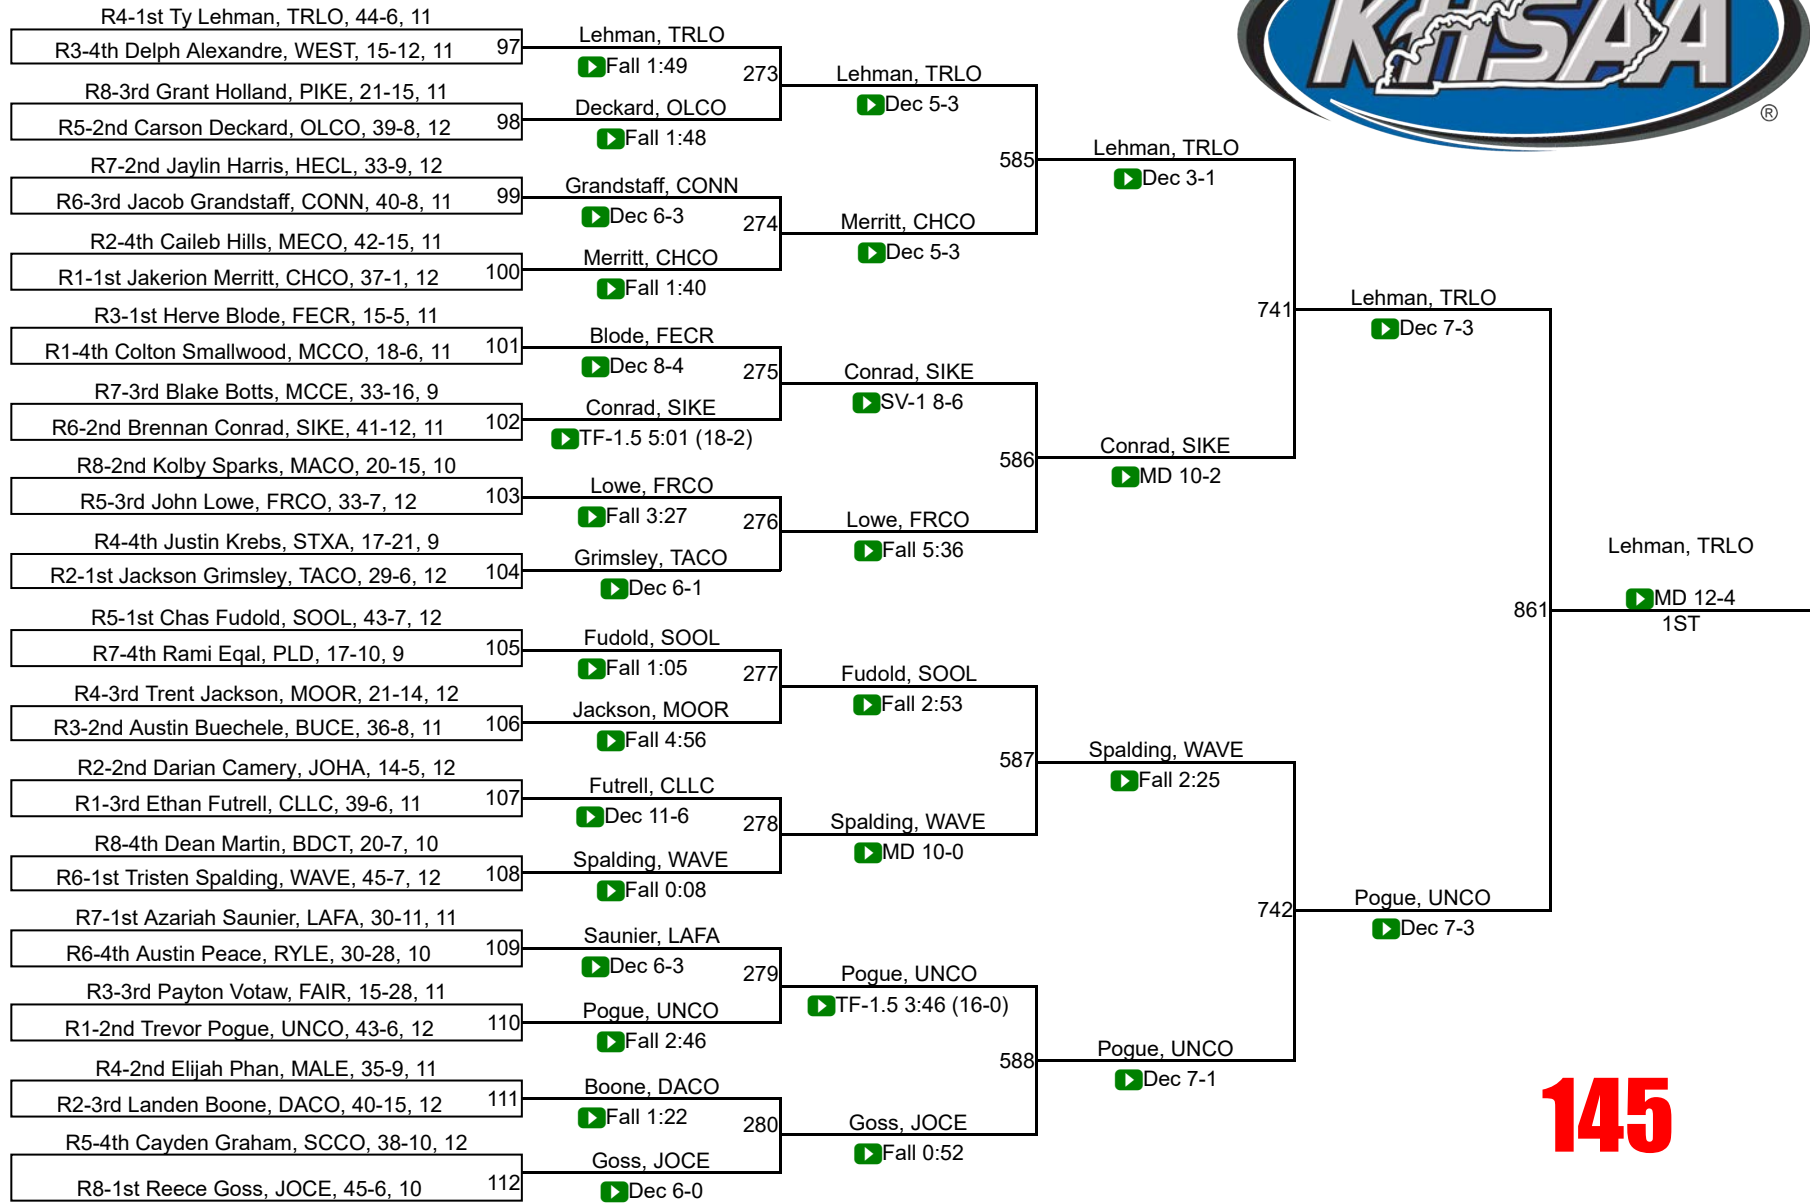

KHSAA State Championships

145