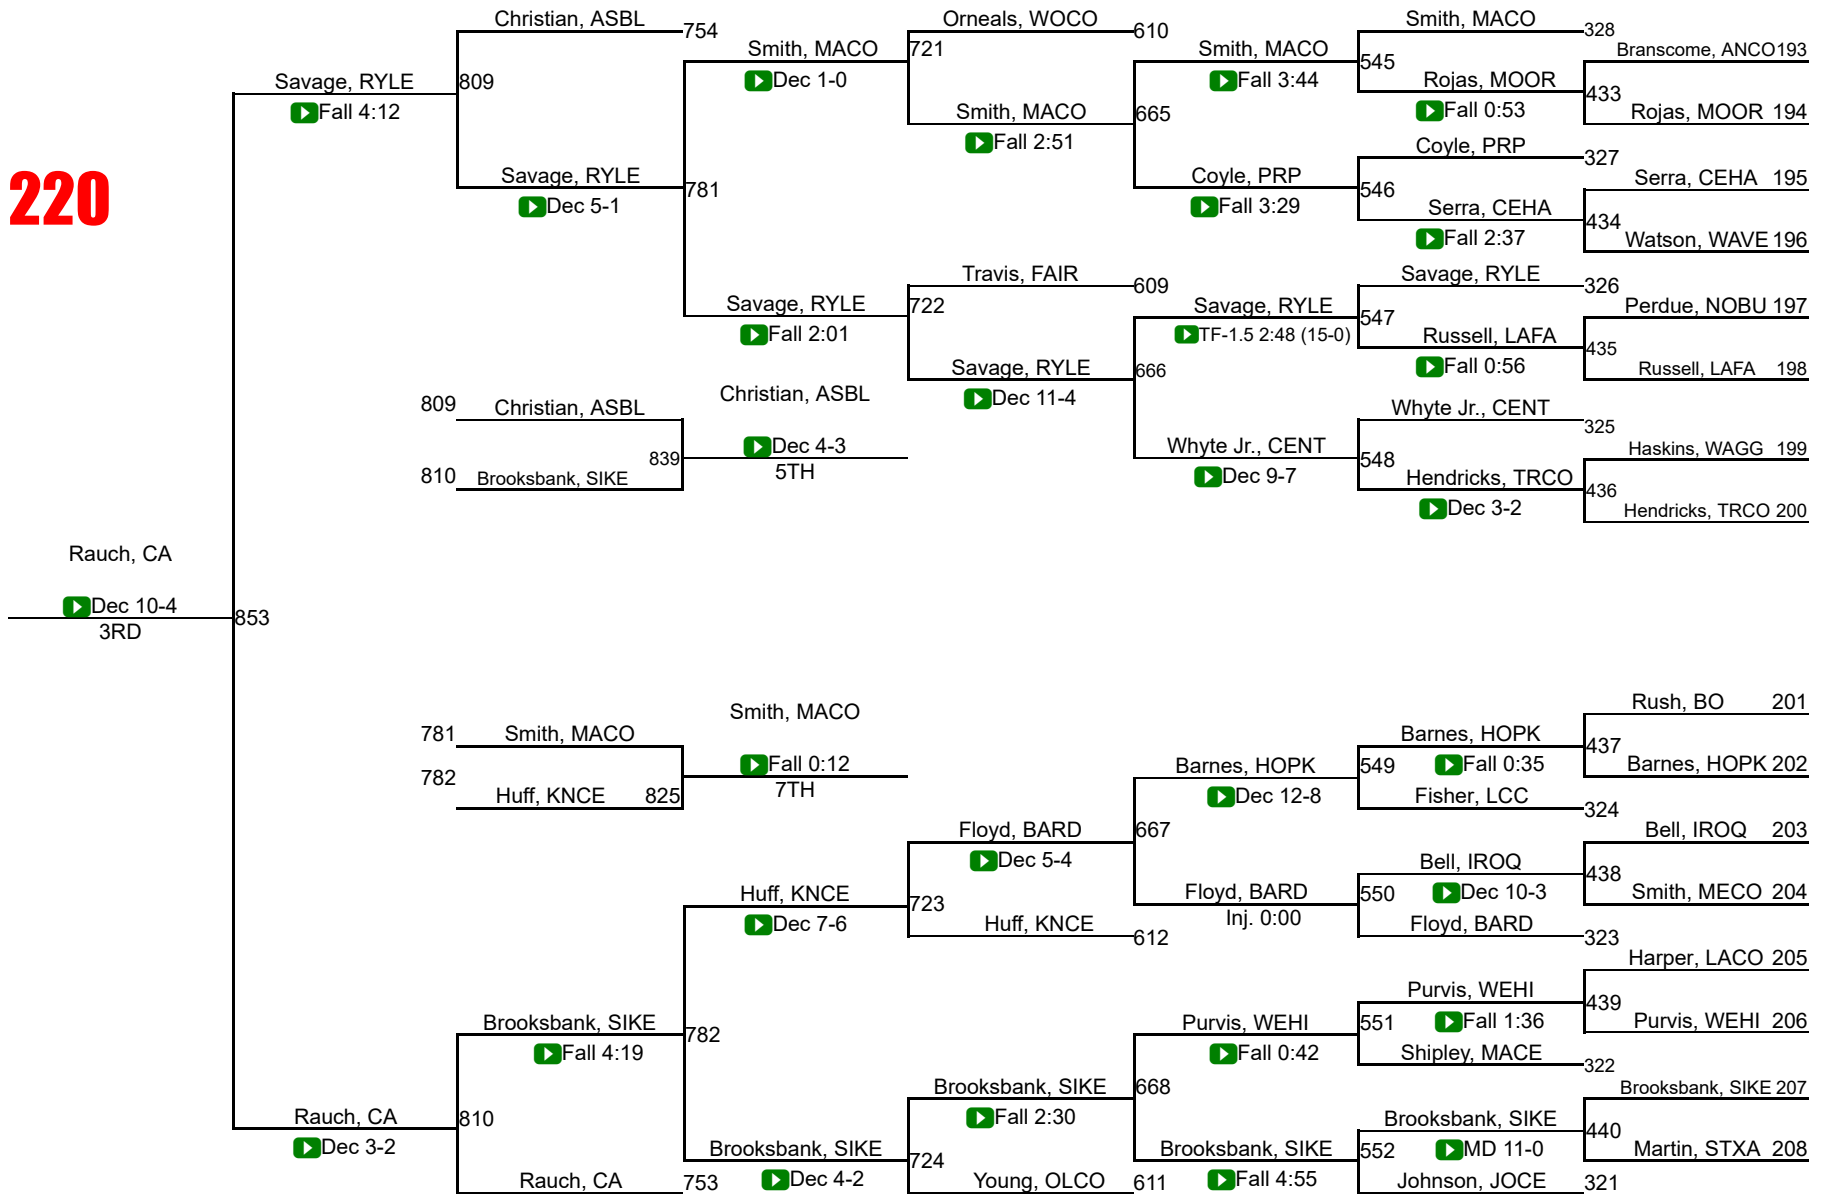

KHSAA State Championships

195

195

KHSAA State Championships

220

220

KHSAA State Championships

285