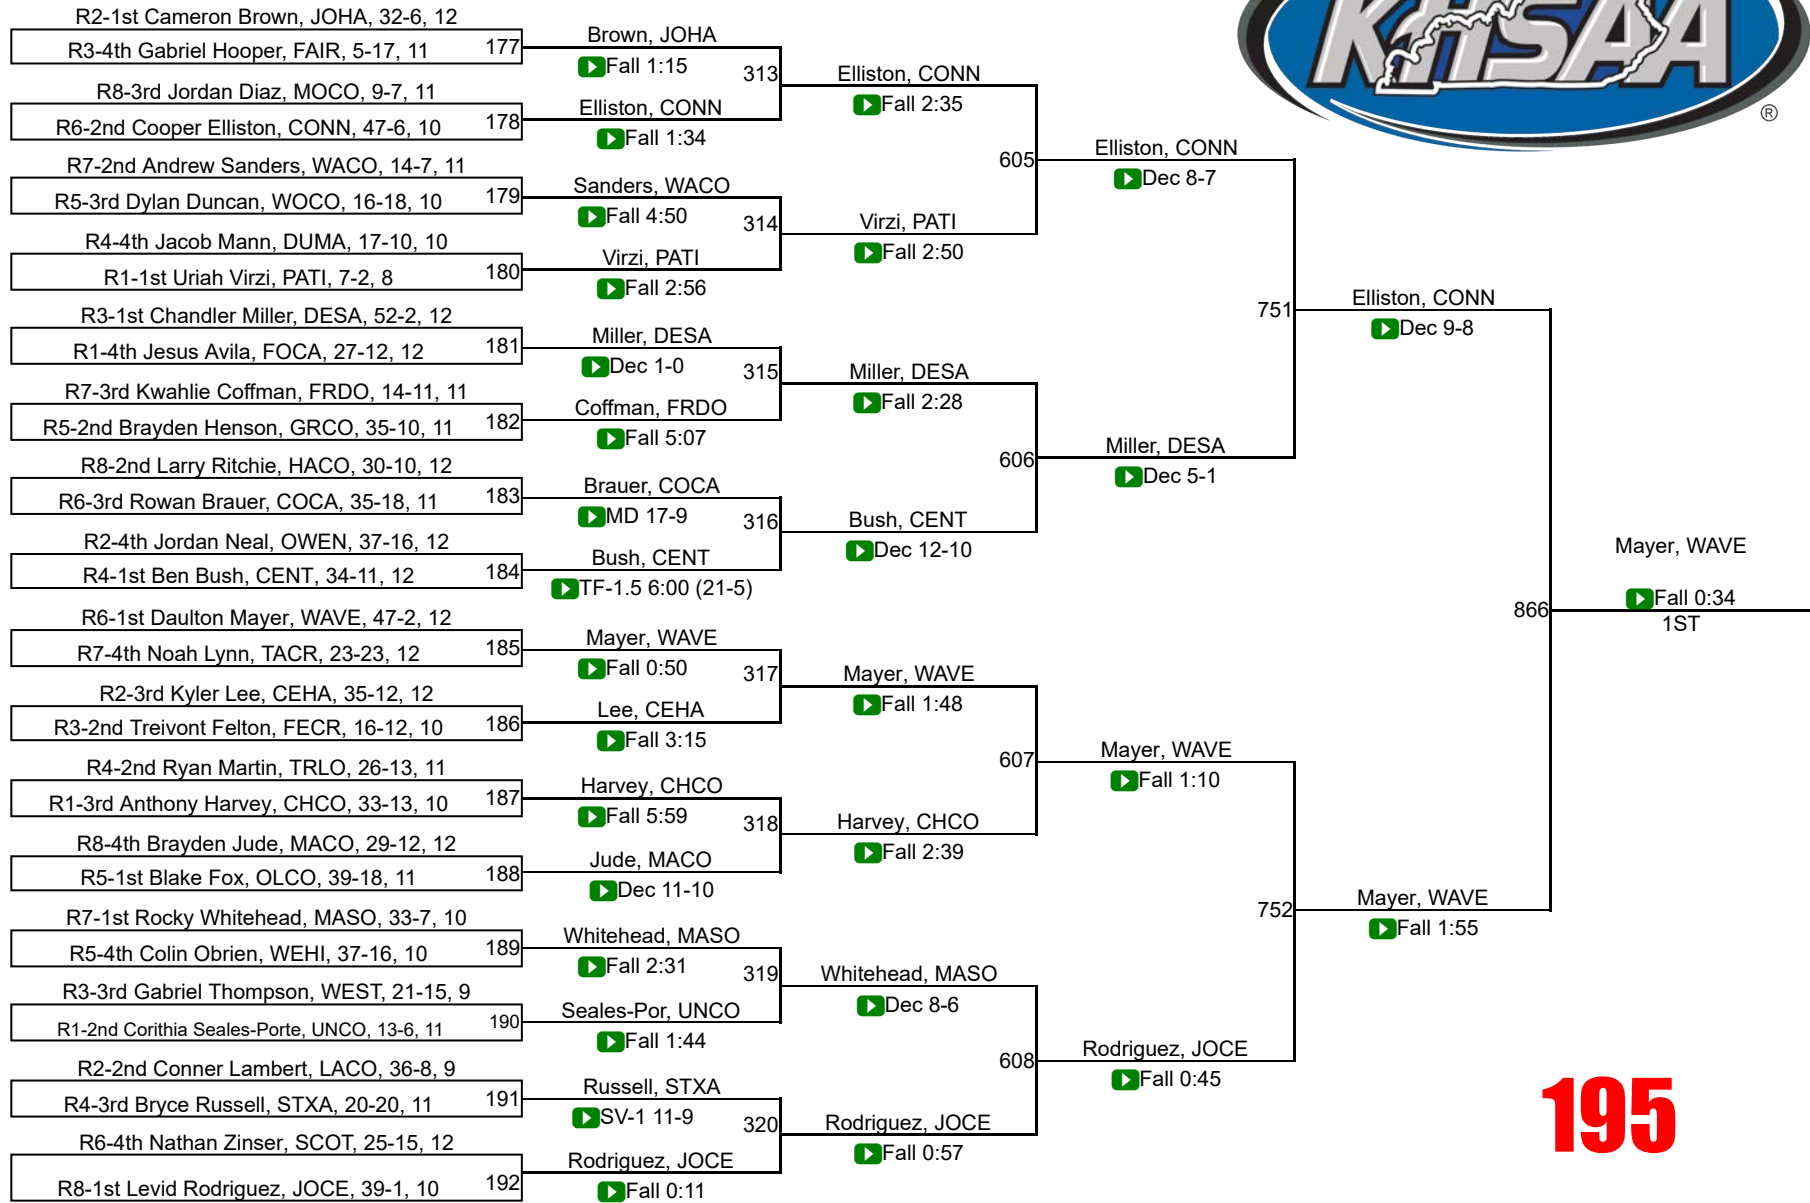

KHSAA State Championships

195