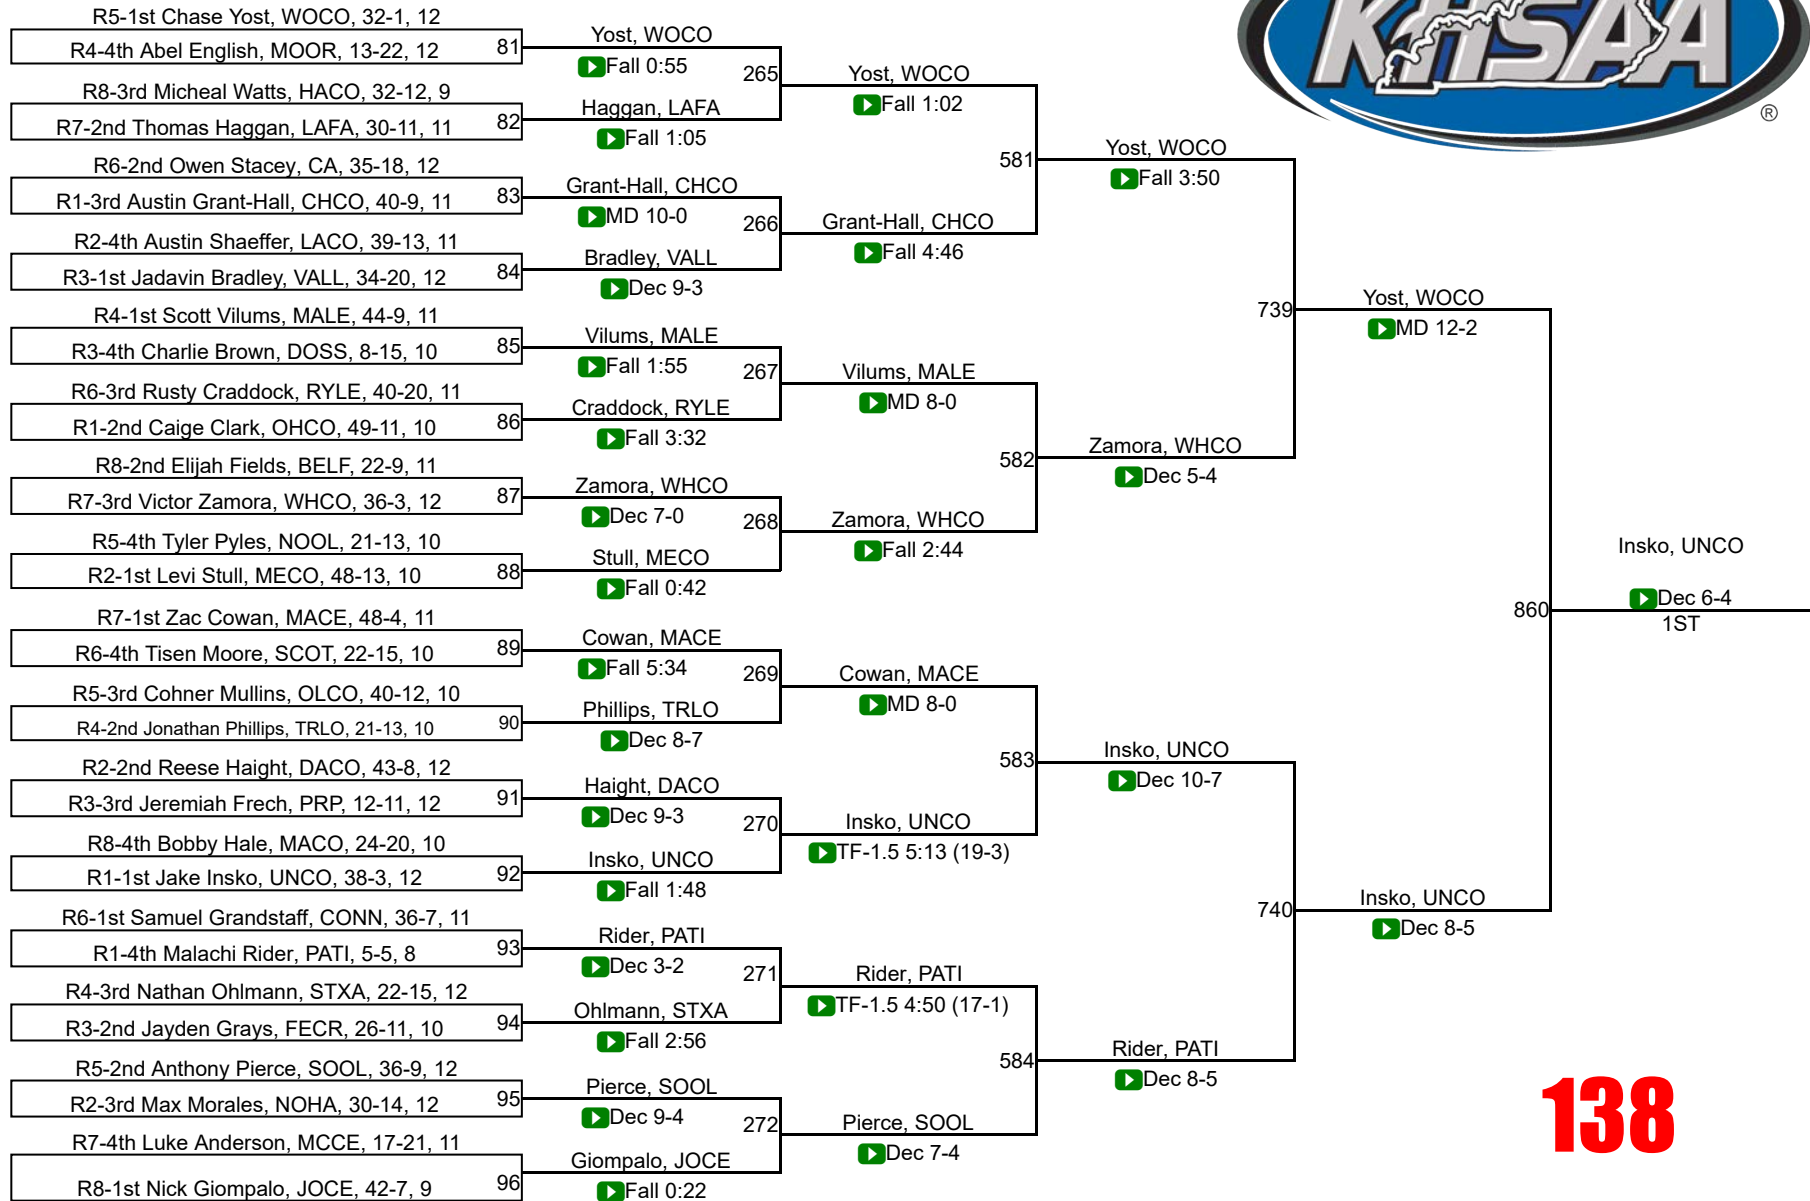

Most Pins in Least Total Time

Spencer Moore (Walton-Verona, So., 106 lb.s)
5 pins in Total Time of 6:00

Orville Williams Outstanding Wrestler Award

Thomas Deck (Madison Central, Sr., 132 lbs.)

Kentucky Wrestling Coaches Association - Awards Small School Division

120

KHSAA State Championships

126

KHSAA State Championships

132

132

KHSAA State Championships

138