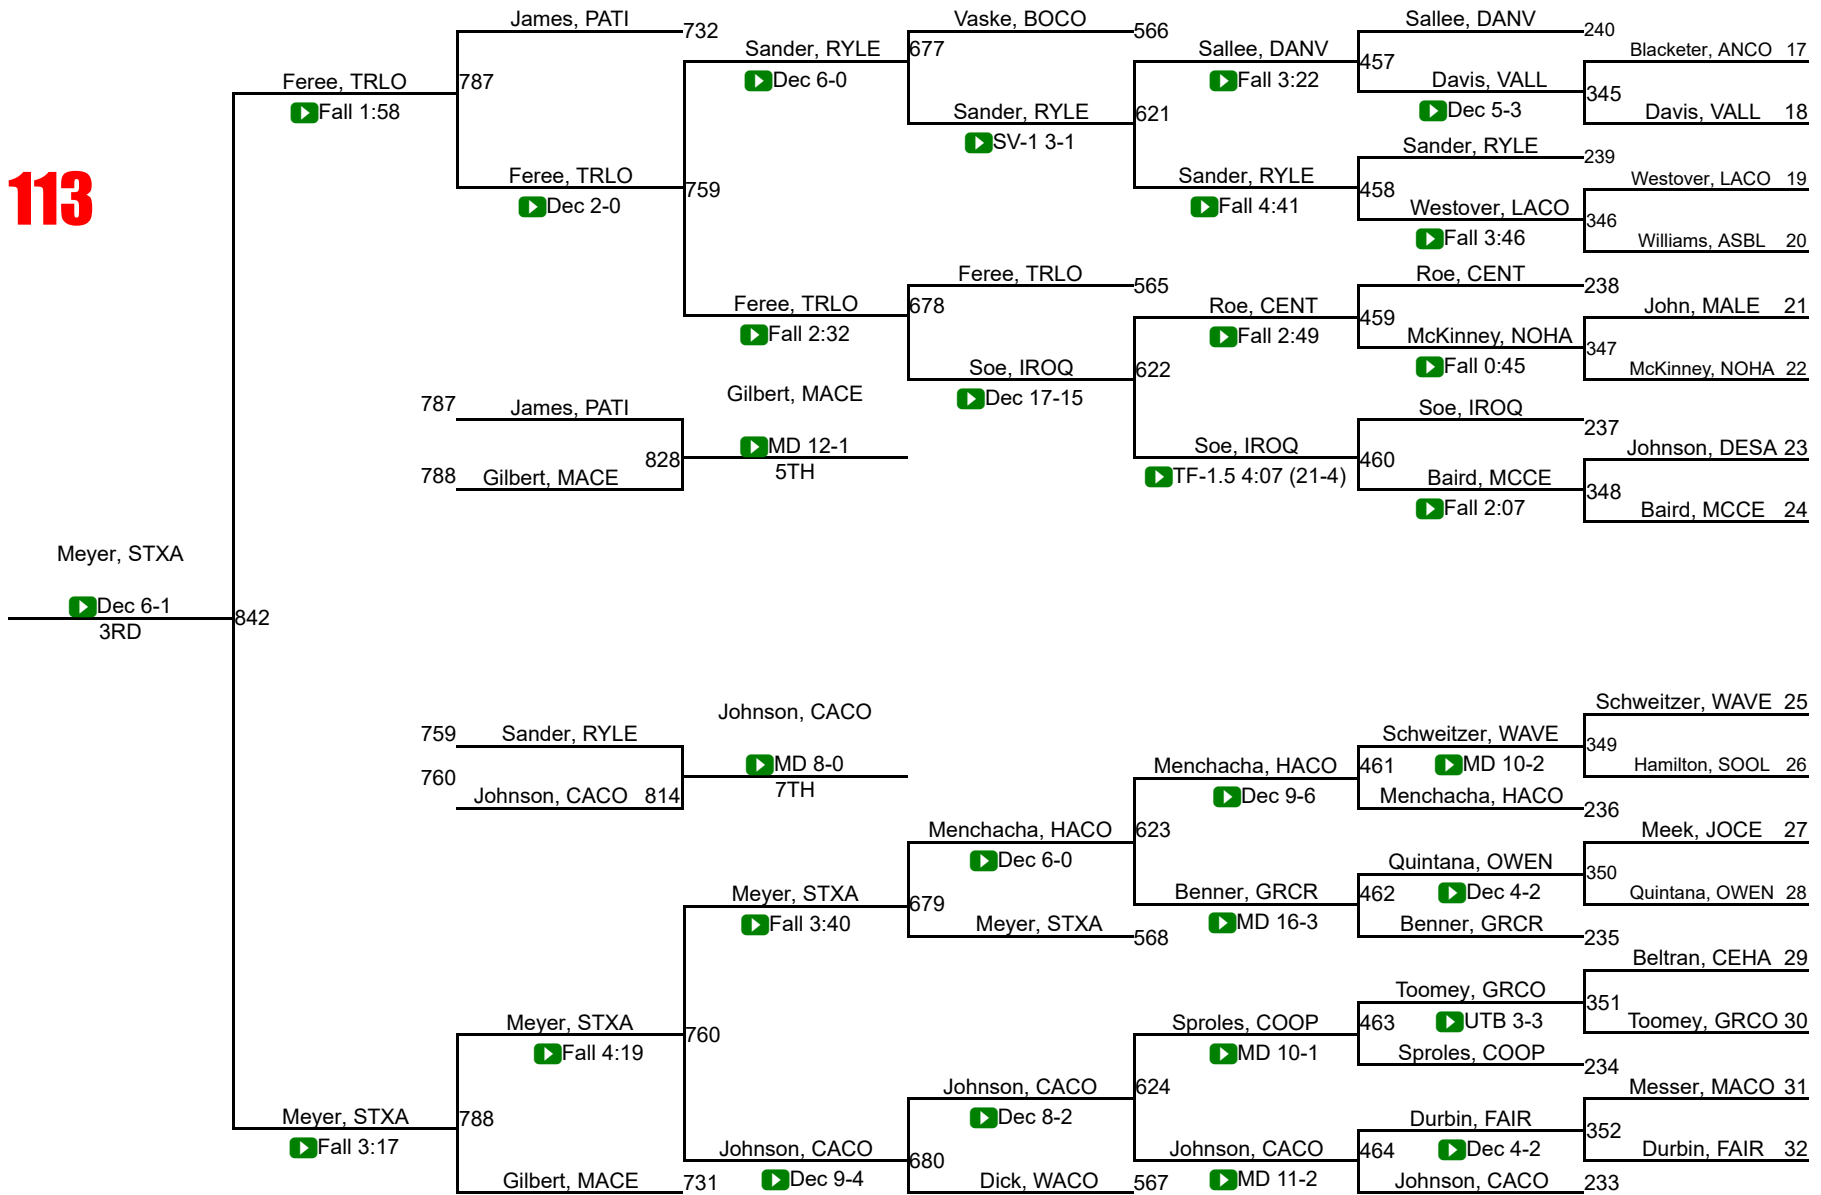

Most Pins in Least Total Time

Spencer Moore (Walton-Verona, So., 106 lb.s)
5 pins in Total Time of 6:00

Orville Williams Outstanding Wrestler Award

Thomas Deck (Madison Central, Sr., 132 lbs.)

Kentucky Wrestling Coaches Association - Awards Small School Division

KHSAA State Championships

106

106

KHSAA State Championships

113

113

KHSAA State Championships

120