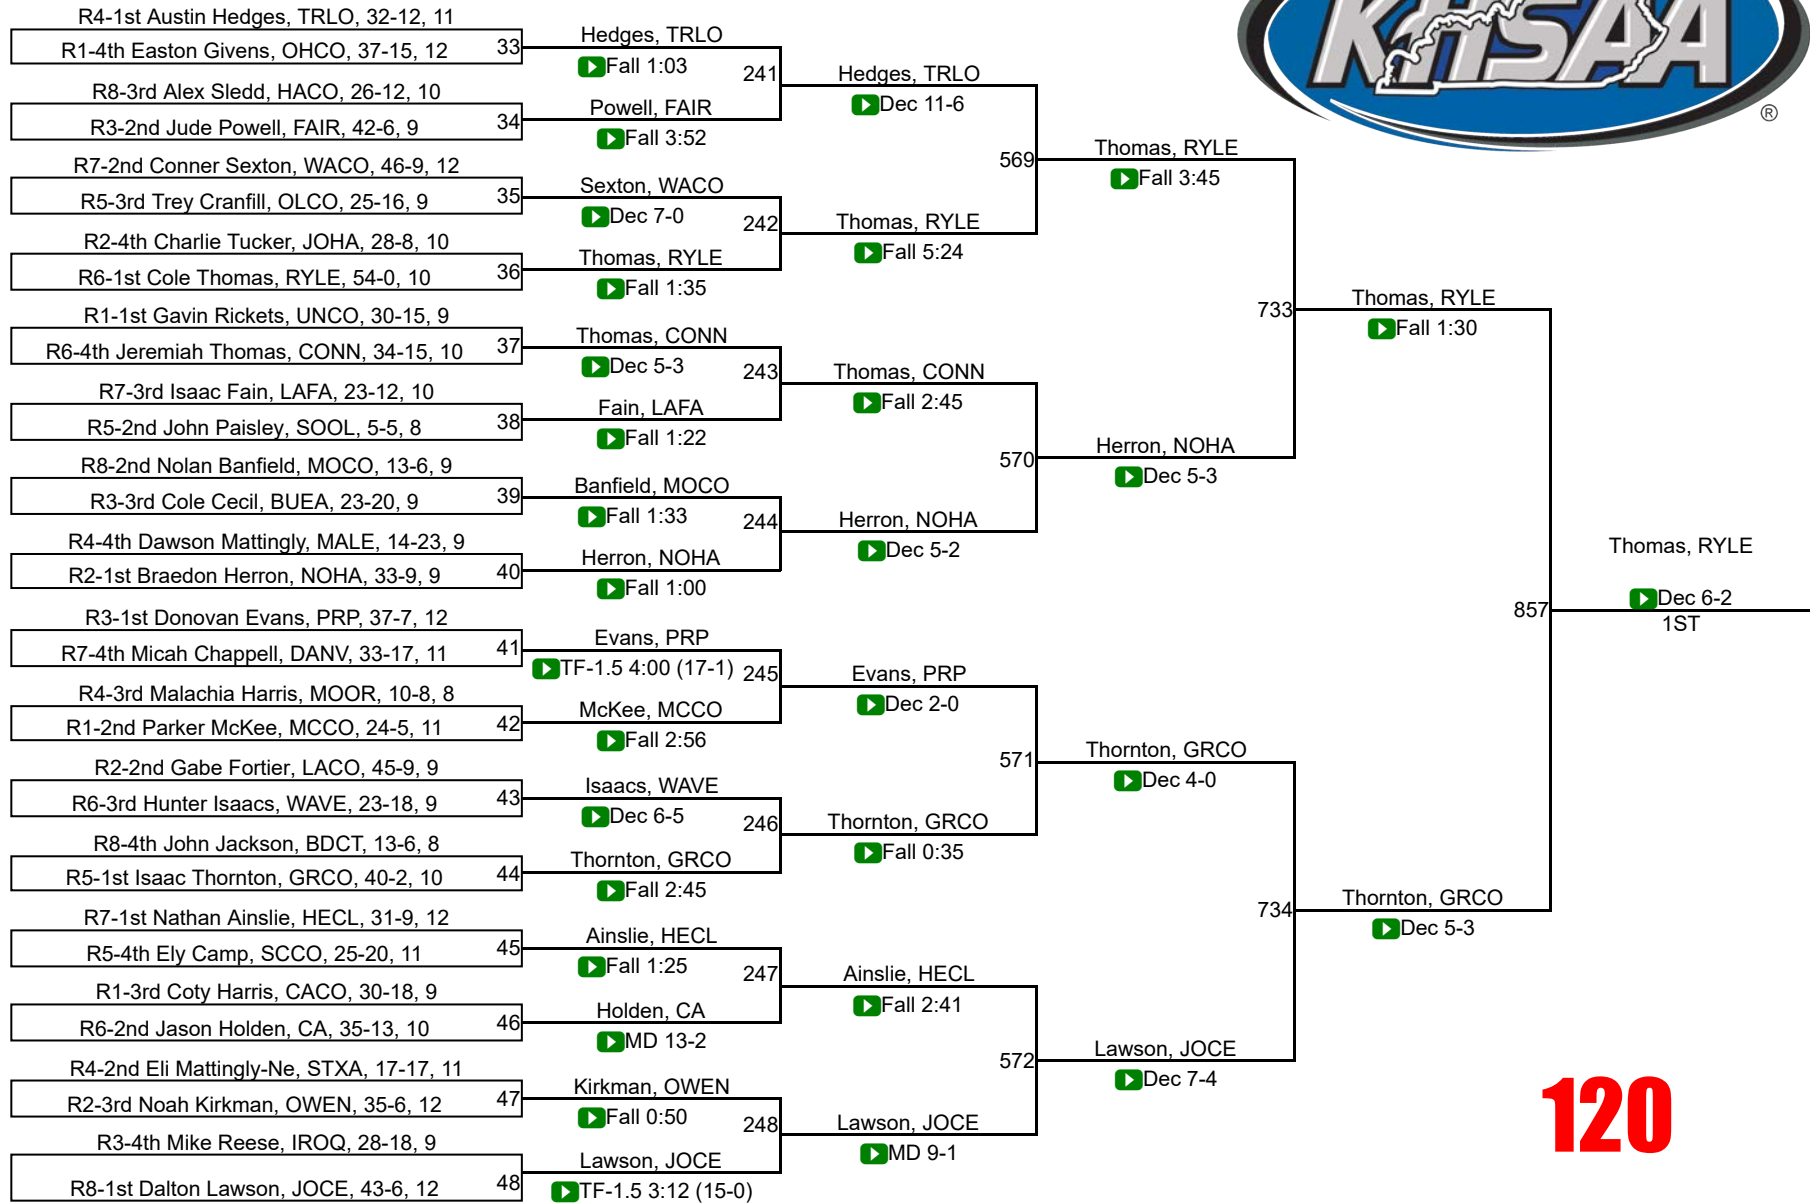

Most Pins in Least Total Time

Spencer Moore (Walton-Verona, So., 106 lb.s)
5 pins in Total Time of 6:00

Orville Williams Outstanding Wrestler Award

Thomas Deck (Madison Central, Sr., 132 lbs.)

Kentucky Wrestling Coaches Association - Awards Small School Division

KHSAA State Championships

106

106

KHSAA State Championships

113

113

KHSAA State Championships

120