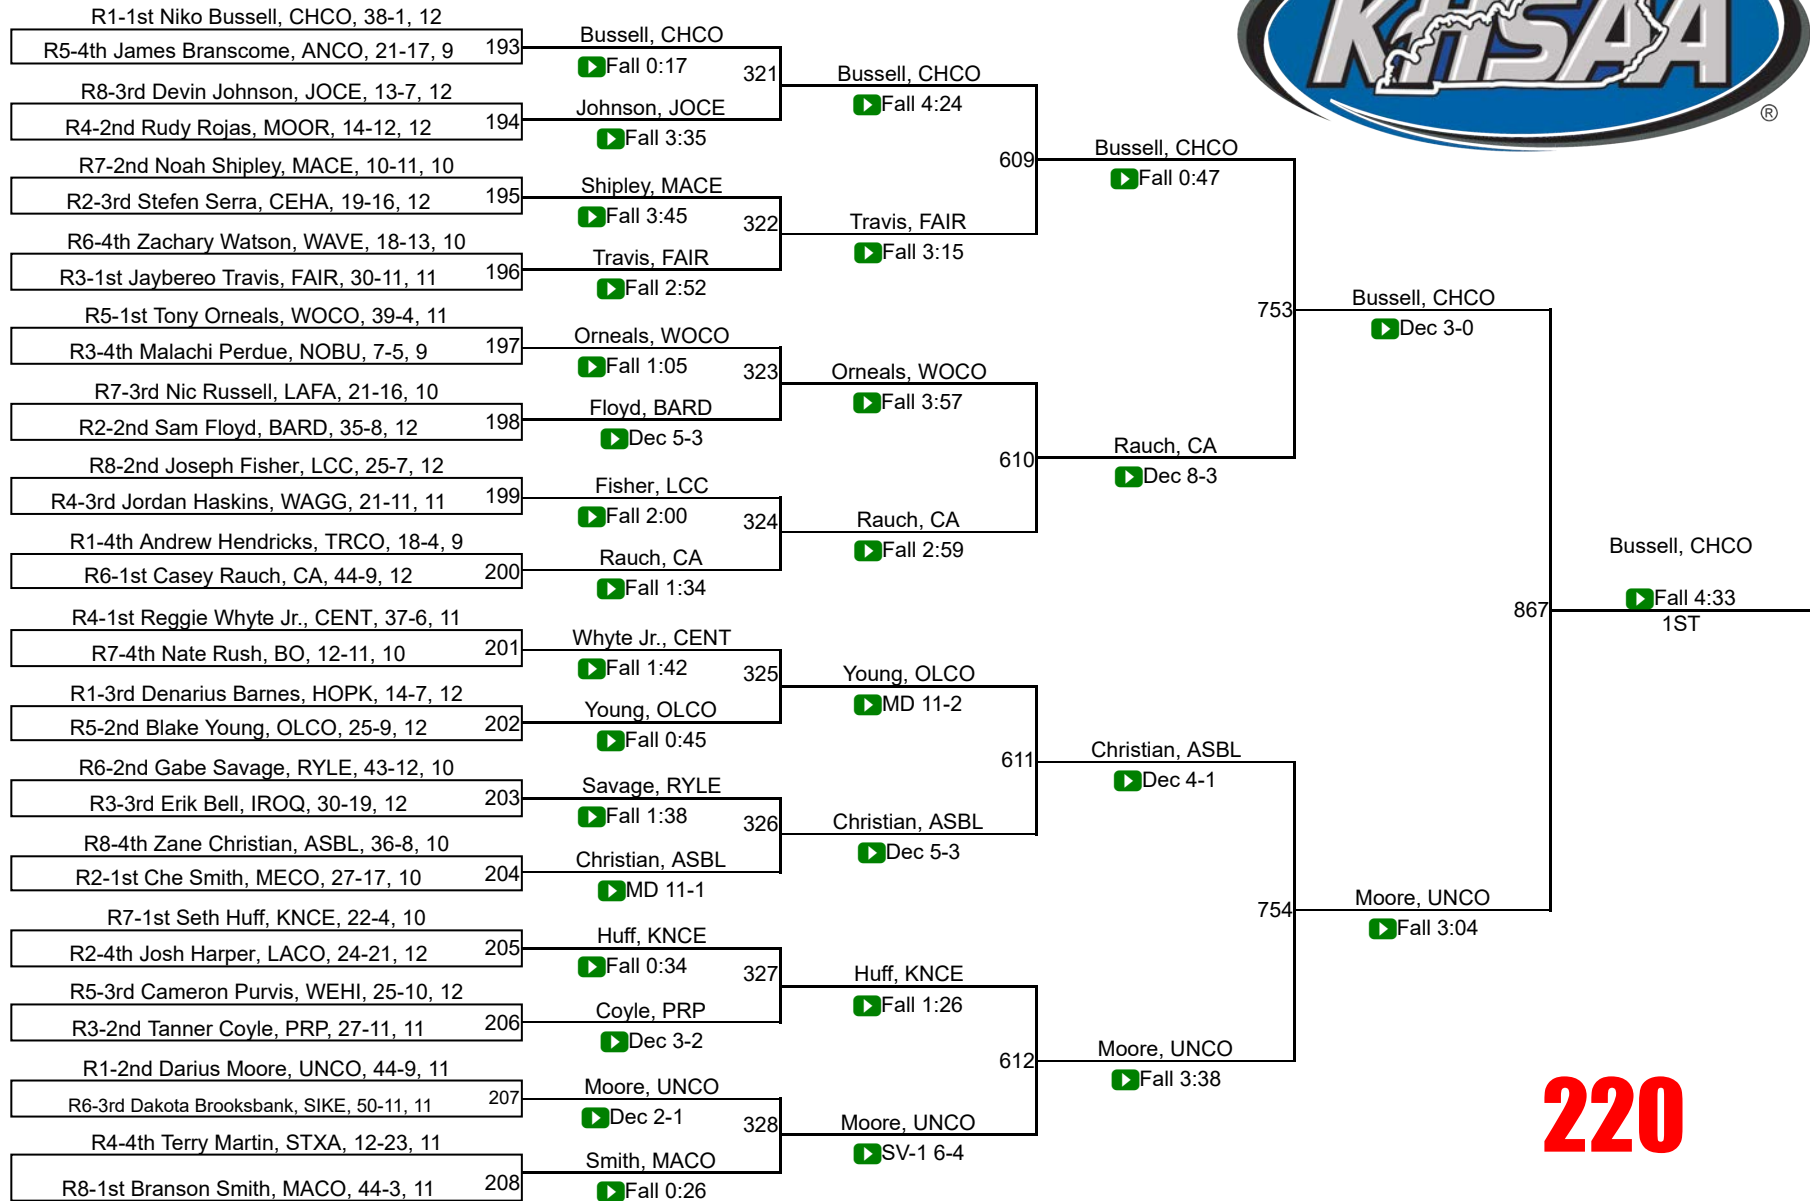

KHSAA State Championships

195

195

KHSAA State Championships

220

220

KHSAA State Championships

285