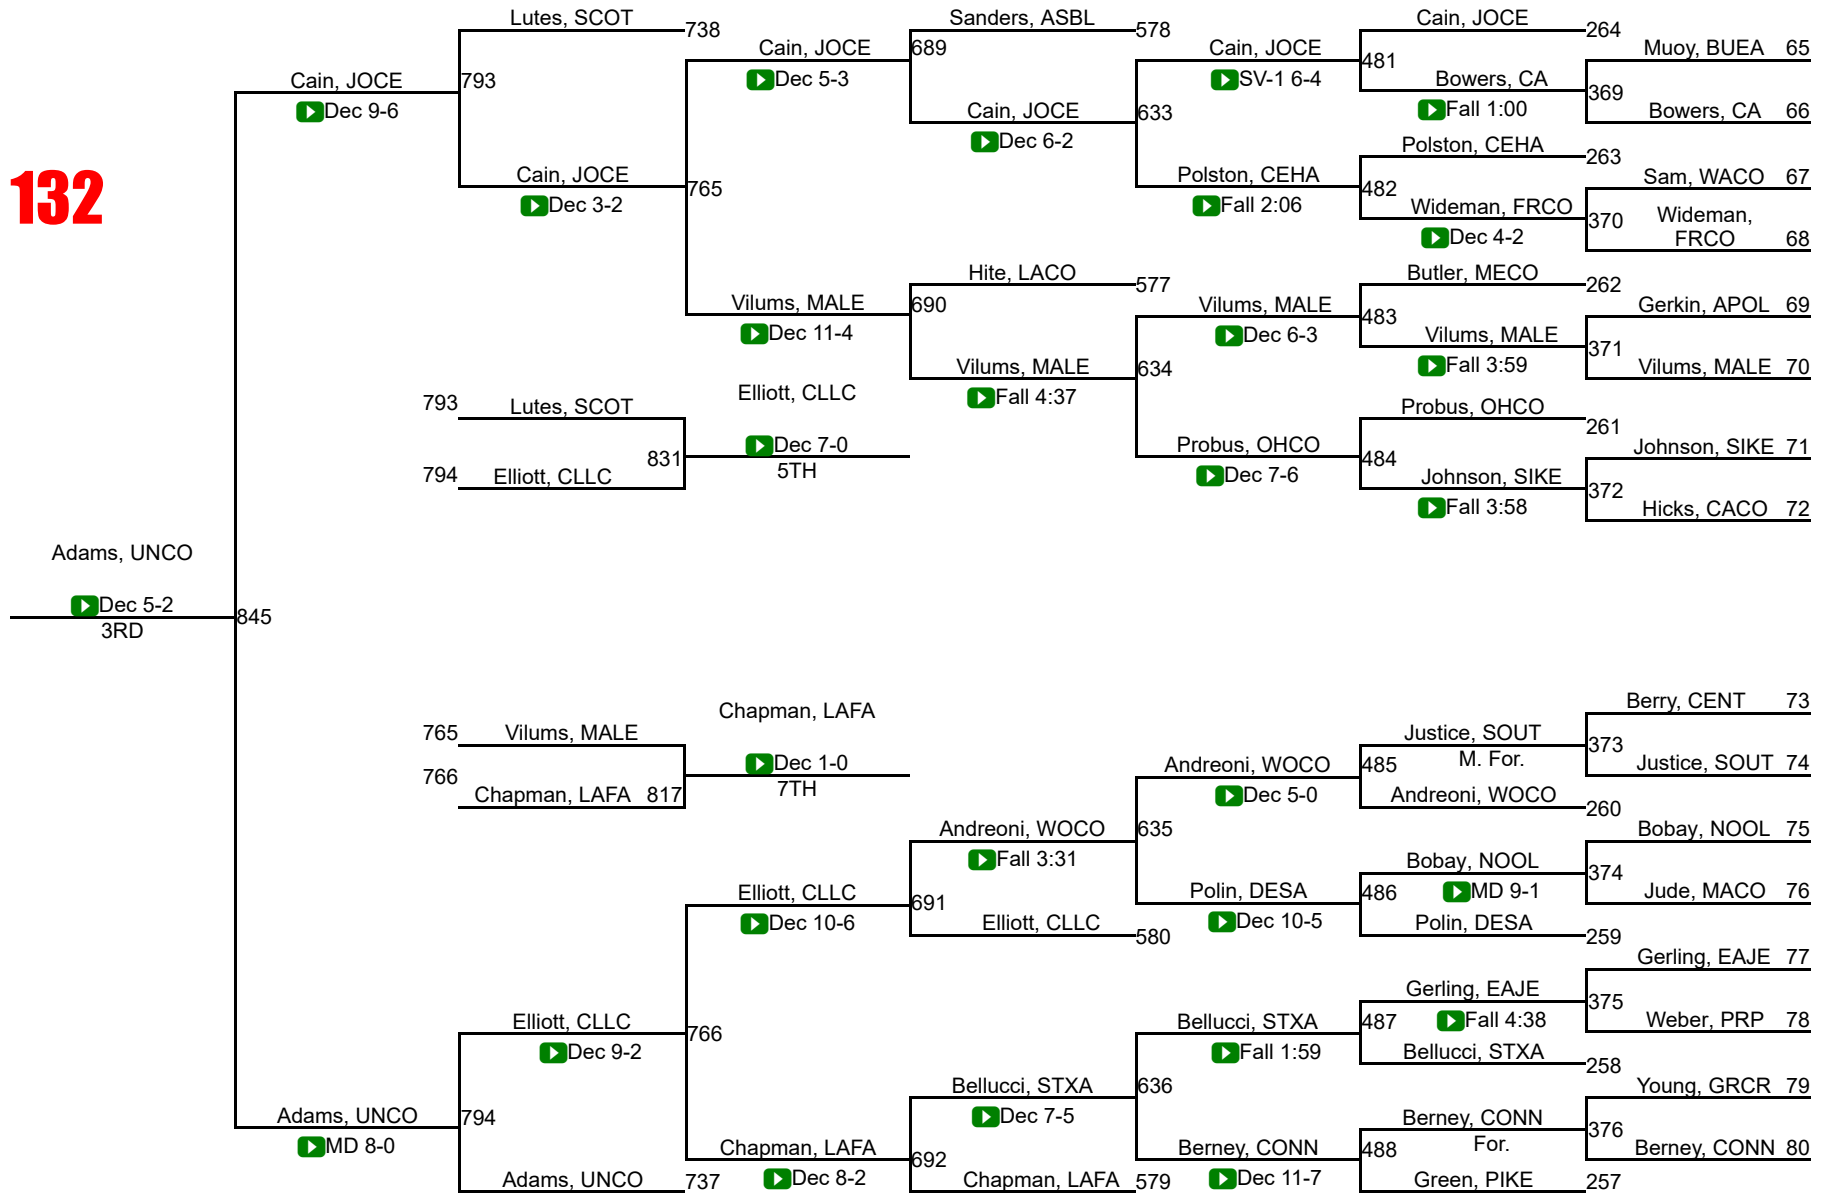

Most Pins in Least Total Time

Spencer Moore (Walton-Verona, So., 106 lb.s)
5 pins in Total Time of 6:00

Orville Williams Outstanding Wrestler Award

Thomas Deck (Madison Central, Sr., 132 lbs.)

Kentucky Wrestling Coaches Association - Awards Small School Division

120

KHSAA State Championships

126

KHSAA State Championships

132

132

KHSAA State Championships

138