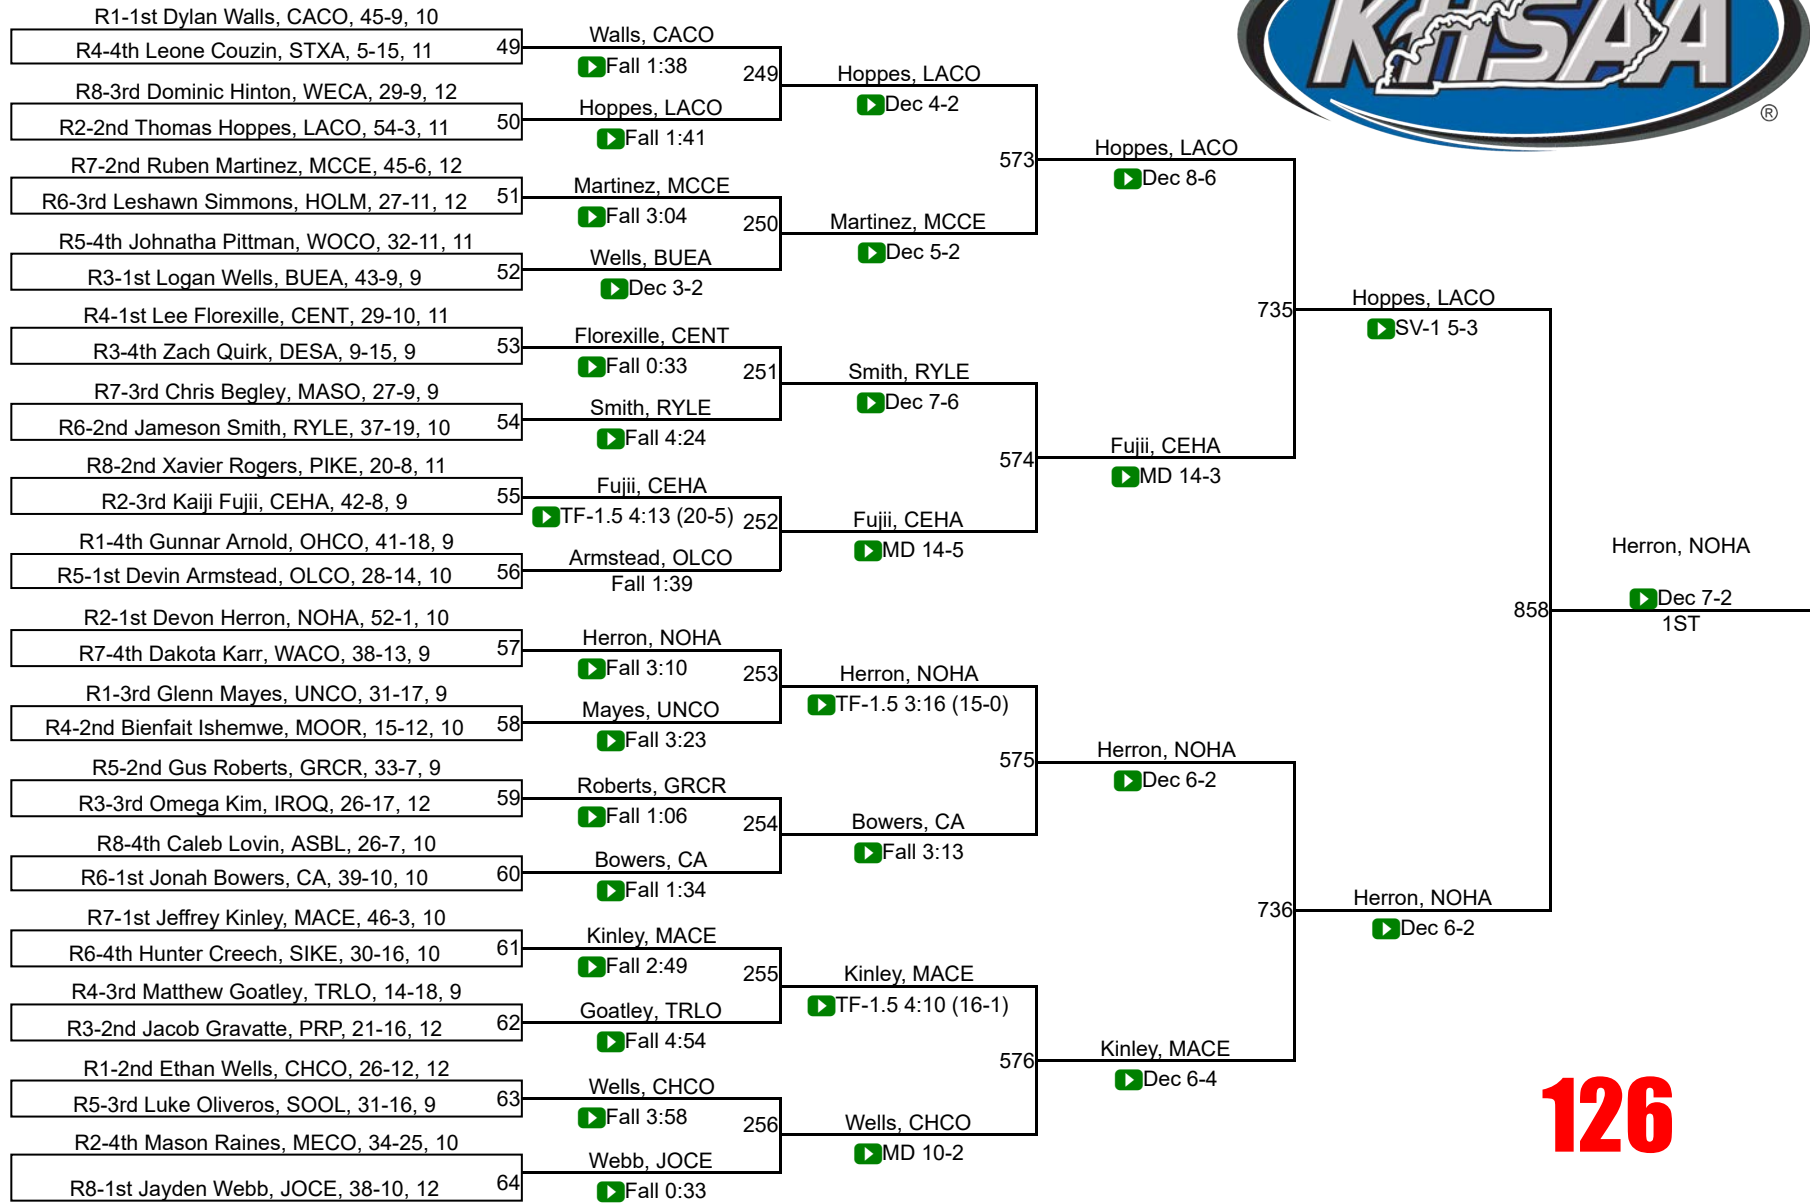

KHSAA State Championships

126