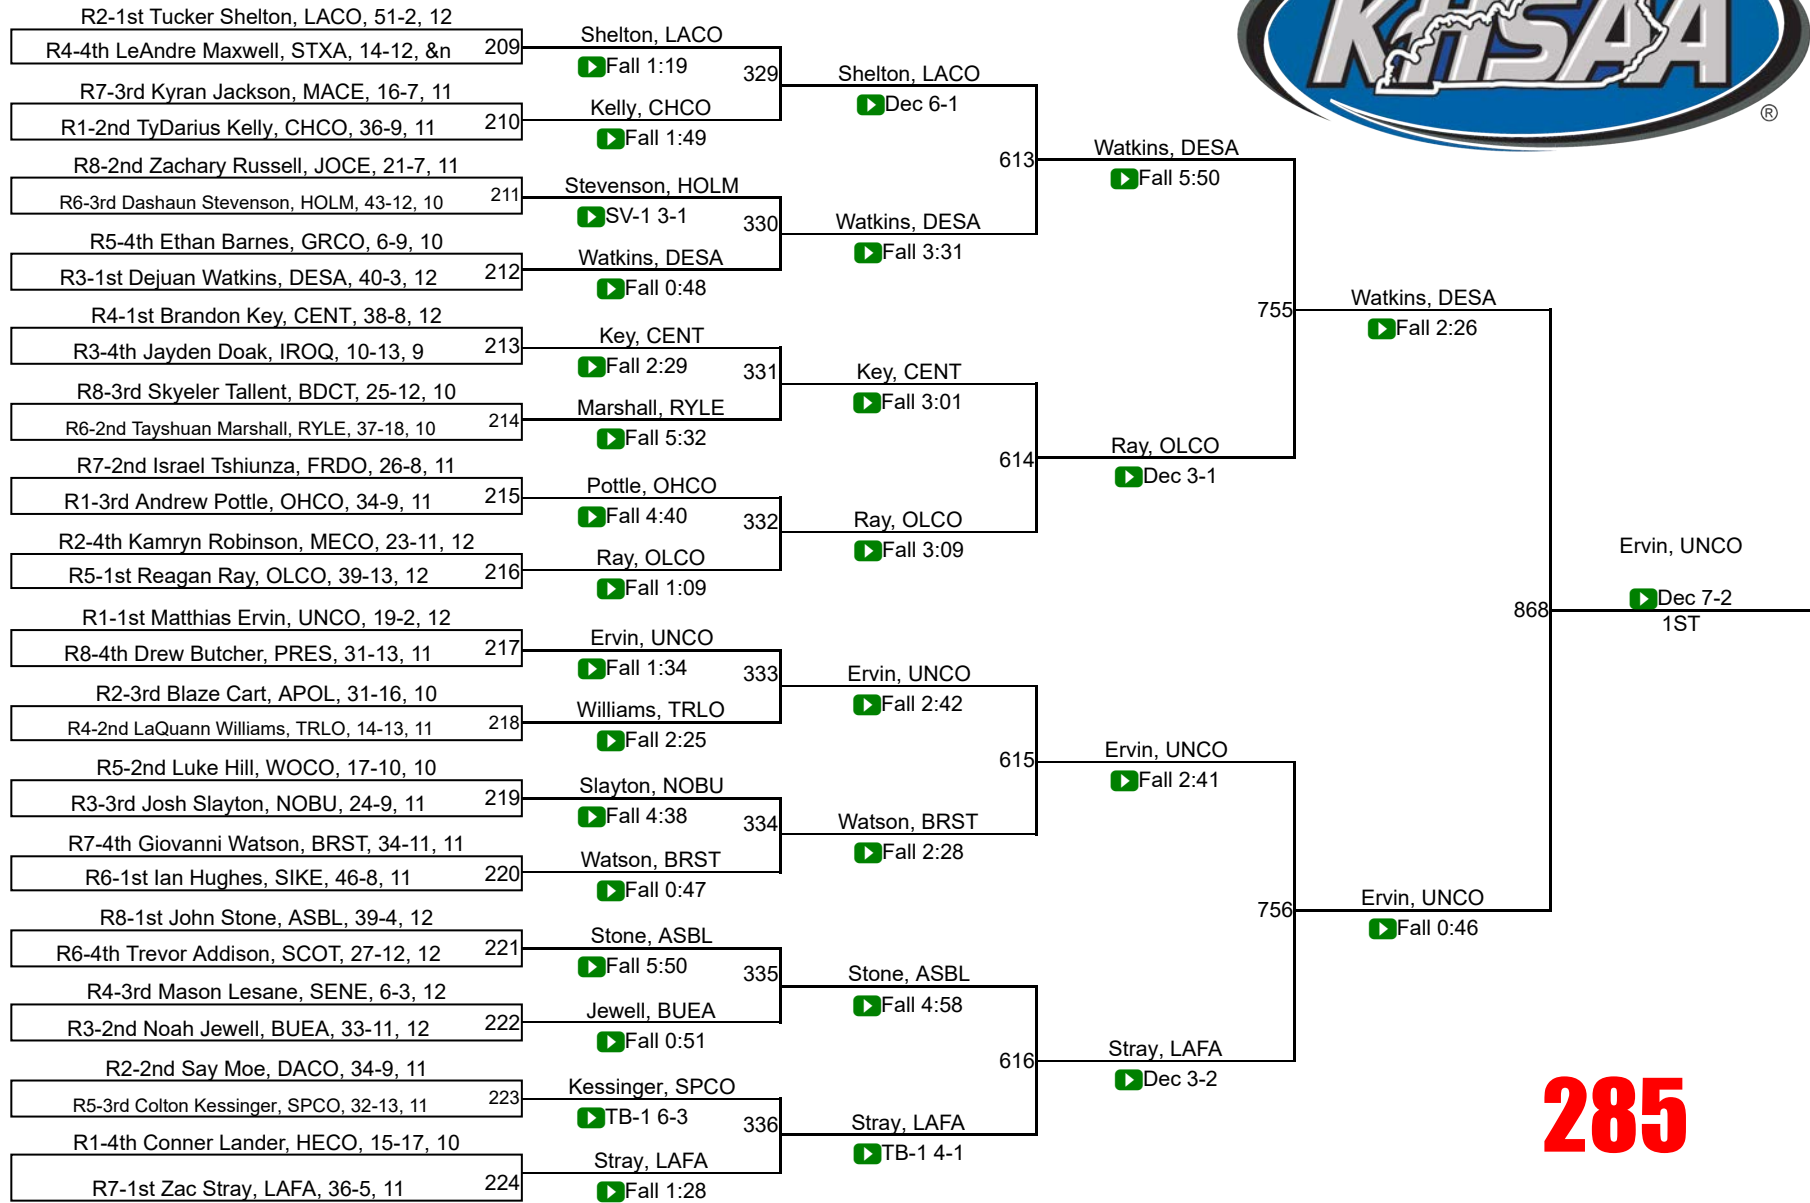

KHSAA State Championships

195

195

KHSAA State Championships

220

220

KHSAA State Championships

285