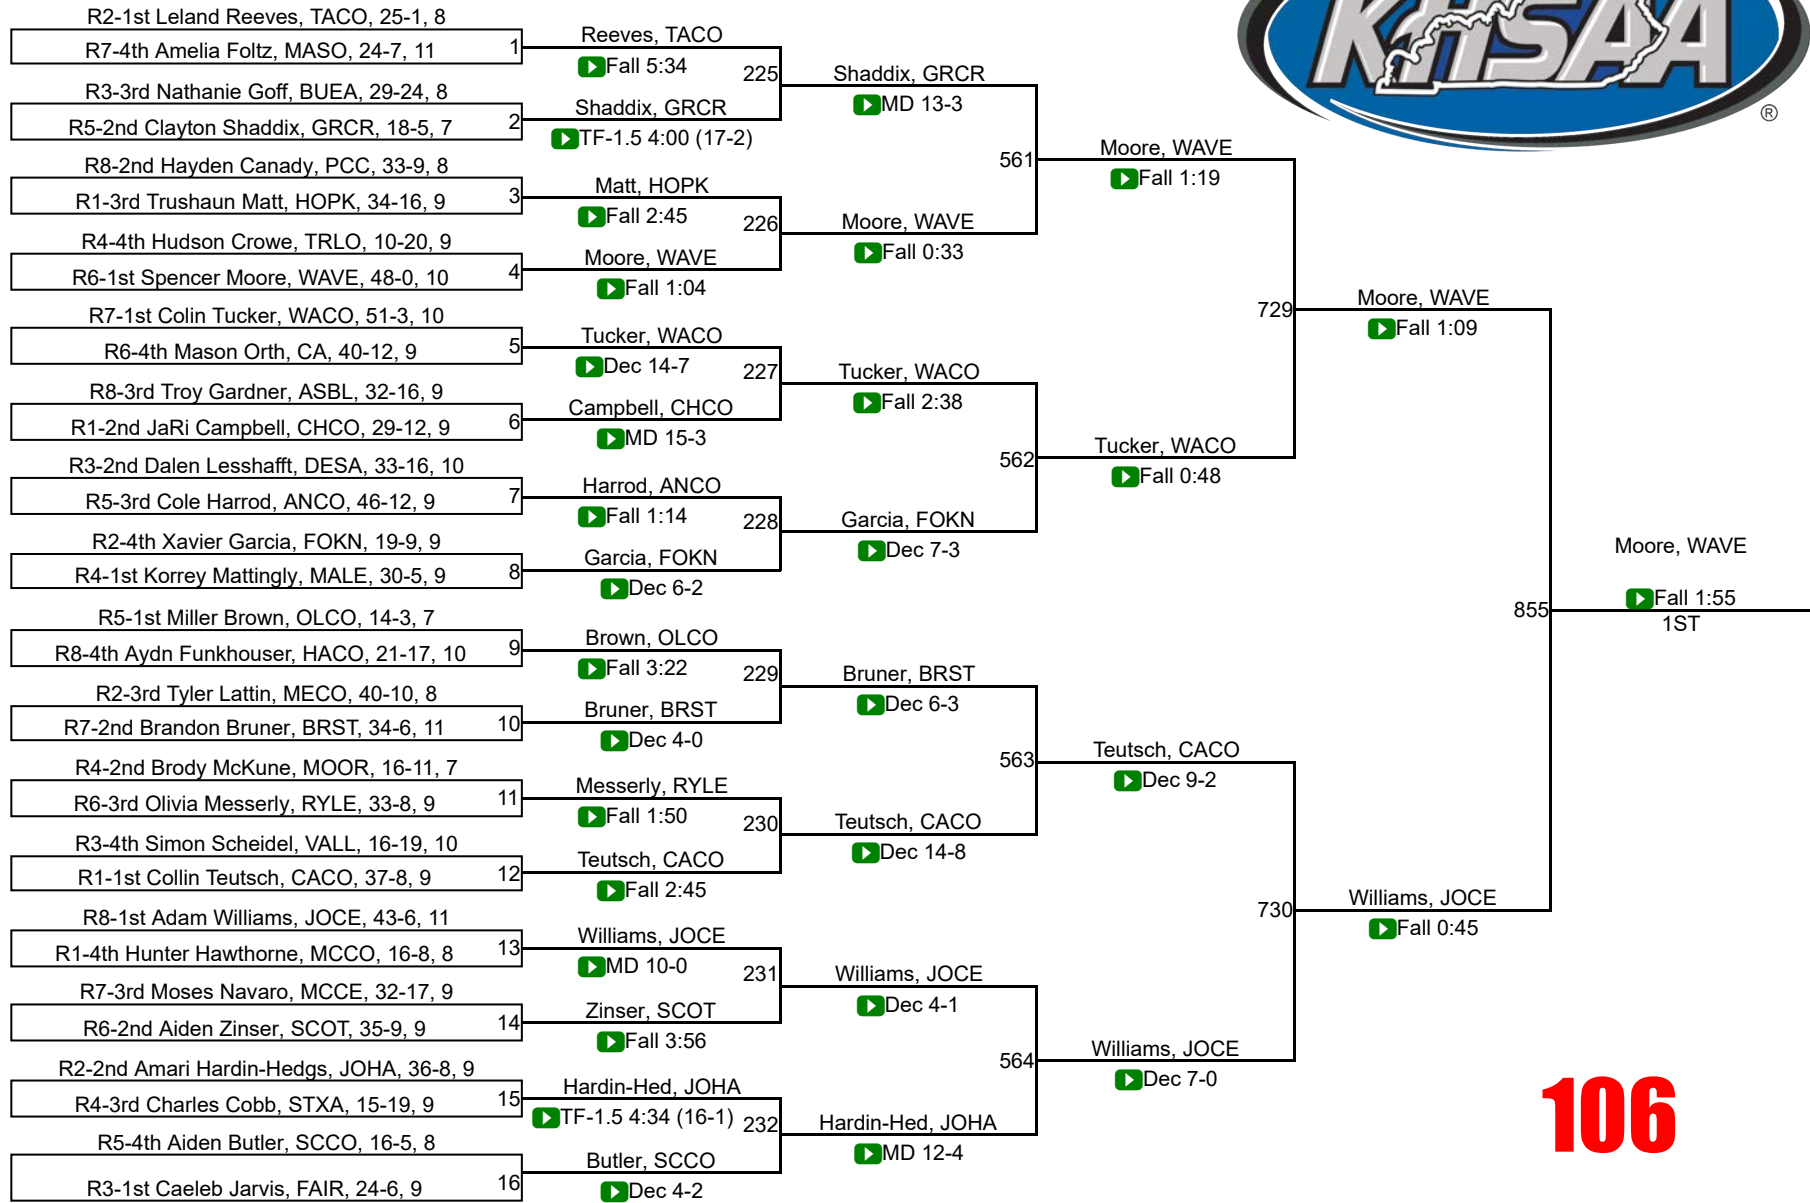

2020 KHSAA STATE WRESTLING CHAMPIONSHIPS

Alltech Arena (Lexington, Ky.) // Feb. 14-15

FINAL Team Standings and Awards

<u>Place</u>	<u>Team Name</u>	<u>Total Points</u>
1	Union County	299.0
2	Christian County	200.5
3	Johnson Central	131.5
4	Ryle	128.5
5	Walton-Verona	118.0
6	Trinity (Louisville)	95.0
7	Woodford County	93.0
8	Madison Central	91.0
9	Lafayette	72.5
10	LaRue County	71.0
11	Simon Kenton	70.5
12	Campbell County	70.0
13	DeSales	68.0
14	St. Xavier	65.0
15	Conner	63.0
16	Wayne County	62.0
17	Moore	59.0
18	Oldham County	57.0
19	Paducah Tilghman	56.5
20	North Hardin	53.5
21	Caldwell County	47.0
21	Fairdale	47.0
23	Ashland Blazer	36.0
24	Ohio County	35.0
25	Central Hardin	34.5
25	Scott	34.5
27	Franklin County	34.0
28	Central	31.0
29	Western Hills	30.0
30	Bullitt East	29.0
30	South Oldham	29.0
32	Anderson County	28.5
33	Taylor County	27.0
34	Grant County	25.0
34	Meade County	25.0
34	North Oldham	25.0
34	Trigg County	25.0
38	Martin County	24.0
39	John Hardin	23.5
40	Male	23.0
40	McCreary Central	23.0
42	Montgomery County	22.0
43	Boyle County	20.0
43	Bryan Station	20.0
43	Fern Creek	20.0
43	McCracken County	20.0
43	Whitley County	20.0
48	Great Crossing	19.5
49	Calloway County	19.0
50	Hopkinsville	18.0
51	Pleasure Ridge Park	17.5
52	Daviess County	17.0
53	Frederick Douglass	15.0
53	Henry Clay	15.0
55	Madison Southern	14.0

Most Pins in Least Total Time

Spencer Moore (Walton-Verona, So., 106 lb.s)
5 pins in Total Time of 6:00

Orville Williams Outstanding Wrestler Award

Thomas Deck (Madison Central, Sr., 132 lbs.)

Kentucky Wrestling Coaches Association - Awards Small School Division

Champion Union County
Runner-up Walton-Verona

KWCA Coach of the Year

Robert Burnham, Christian County

KWCA Official of the Year

Rocky Durham

KYWCA Hall of Fame

Danny Upchurch, Robert Ervin,
Garrett Headley

Kentucky Wrestling Officials Association - Awards

Coach of the Year - Tim Ruschell, Ryle
Hall of Fame - Chris Shaw

<u>Place</u>	<u>Team Name</u>	<u>Total Points</u>
55	Owensboro	14.0
57	Knox Central	10.0
58	Spencer County	9.0
59	Iroquois	8.5
60	Cooper	8.0
60	Danville	8.0
62	Holmes	7.0
62	North Bullitt	7.0
64	Bardstown	6.0
64	Covington Catholic	6.0
64	Pikeville	6.0
67	Atherton	5.0
67	Bullitt Central	5.0
69	Apollo	4.0
69	Boone County	4.0
69	Fort Knox	4.0
69	Letcher County Central	4.0
69	Perry County Central	4.0
69	Scott County	4.0
75	Boyd County	3.0
75	East Jessamine	3.0
75	Fort Campbell	3.0
75	Henderson County	3.0
75	Prestonsburg	3.0
75	Southern	3.0
75	Valley	3.0
75	West Carter	3.0
83	Harrison County	2.0
84	Belfry	1.0
84	DuPont Manual	1.0

KHSAA State Championships

106